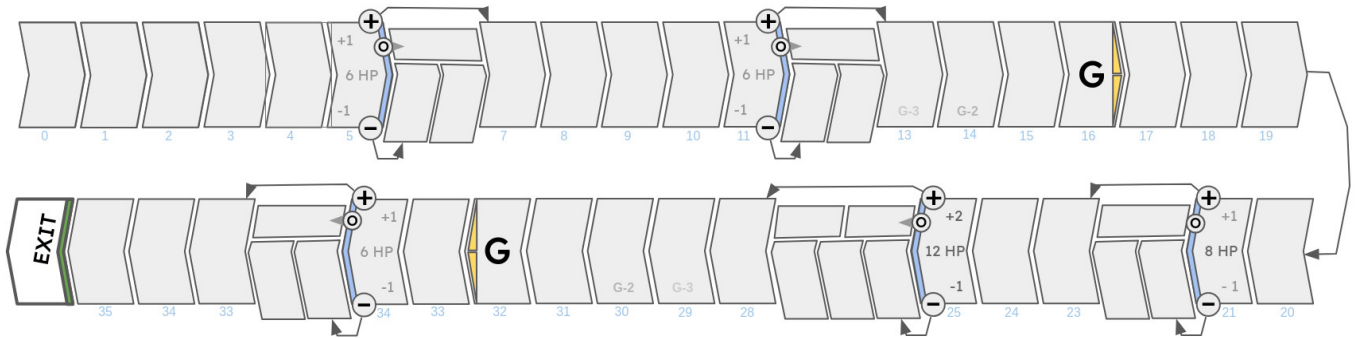

Chase Tracks

Here are maps used for running pursuit encounters with the Ready/Bolt/Flow chase system.

From:
<https://wiki.slrpnk.net/> - SLRPNK

Permanent link:
https://wiki.slrpnk.net/fullyautomatedrpg:chase_tracks