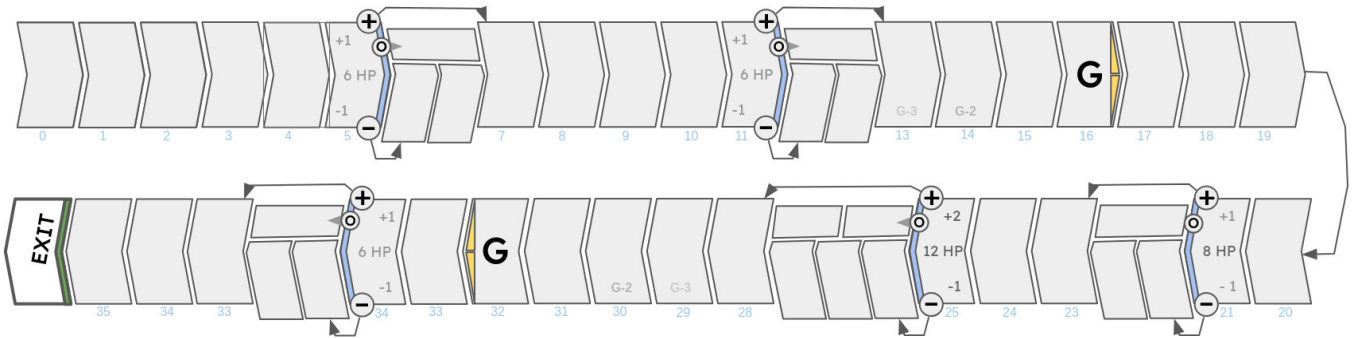

Chase Tracks

Here are maps used for running pursuit encounters with the Ready/Bolt/Flow chase system.

From:
<https://wiki.slrpnk.net/> - SLRPNK

Permanent link:
https://wiki.slrpnk.net/fullyautomatedrpg:chase_tracks?rev=1770707120