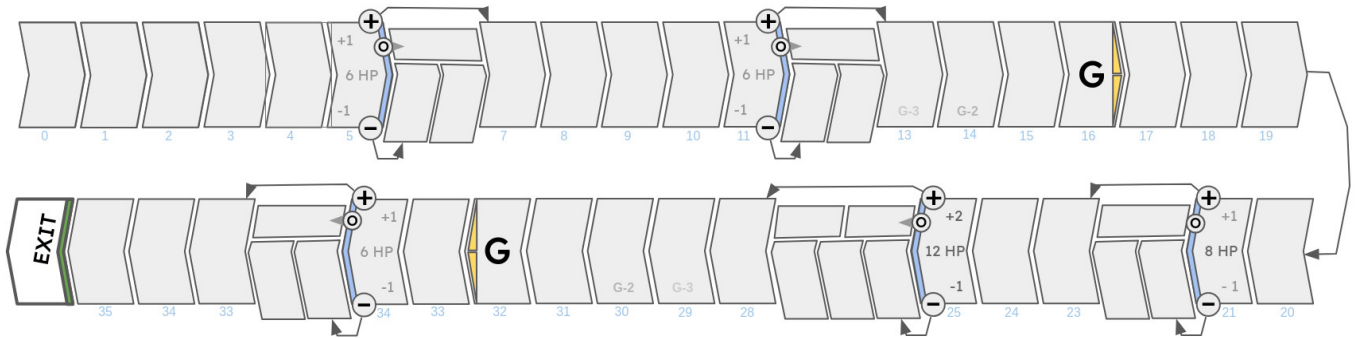

Chase Tracks

Here are maps used for running pursuit encounters with the Ready/Bolt/Flow chase system.

From:
<https://wiki.slrpnk.net/> - SLRPNK

Permanent link:
https://wiki.slrpnk.net/fullyautomatedrpg:chase_tracks?rev=1770707120