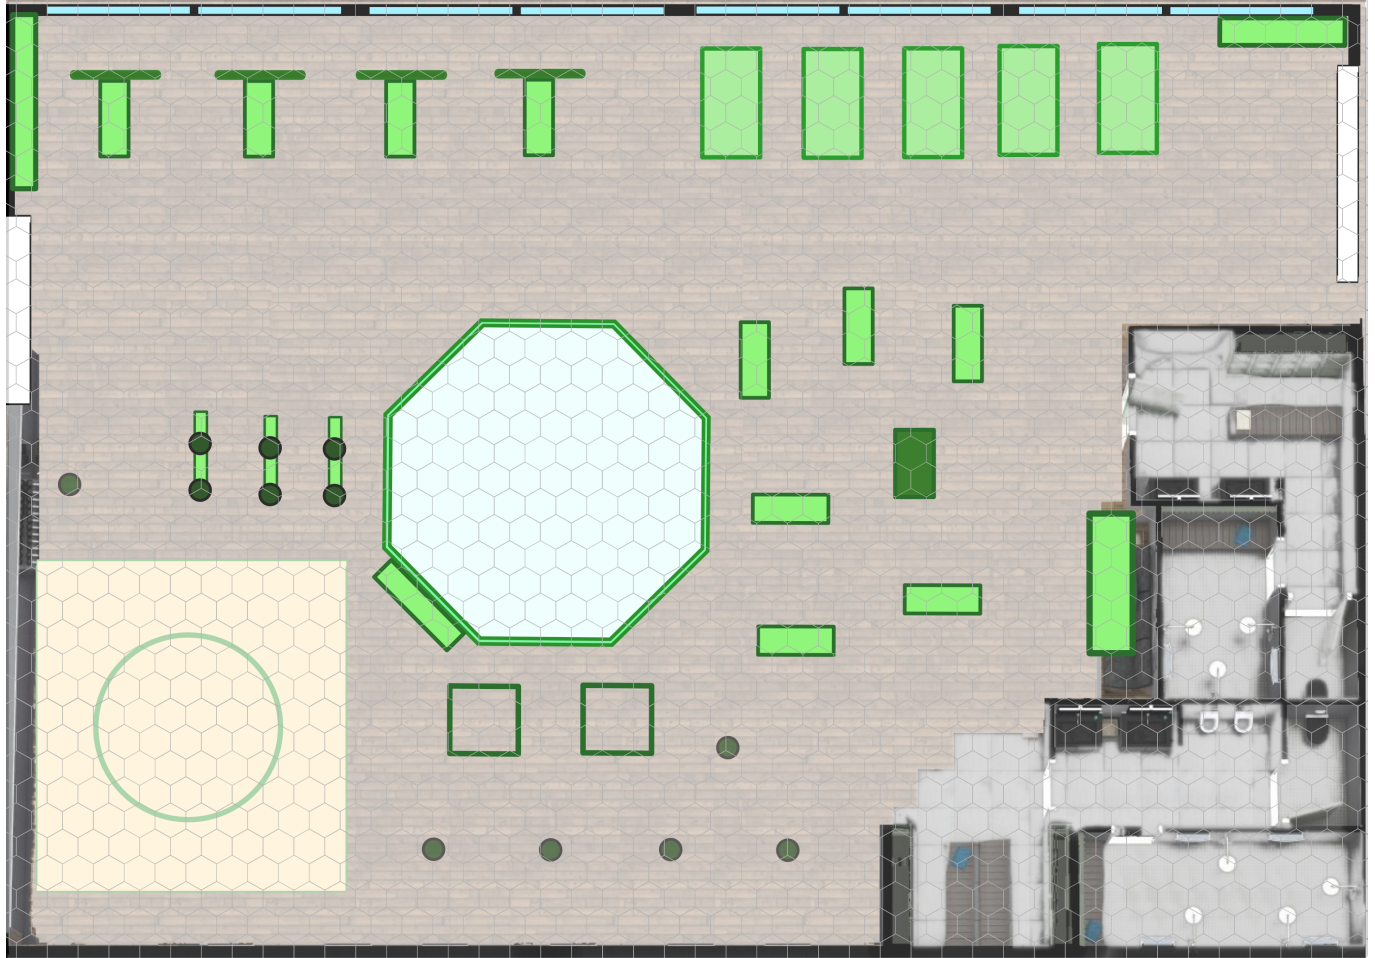

Gym Map

JPG file with hex grid:

JPG file without grid:

[SVG file:](#)

[Gym map PDF for printing](#)

From:

<https://wiki.slrpnk.net/> - **SLRPNK**

Permanent link:

https://wiki.slrpnk.net/fullyautomatedrpg:gym_map

Last update: **2026/04/08 20:40**