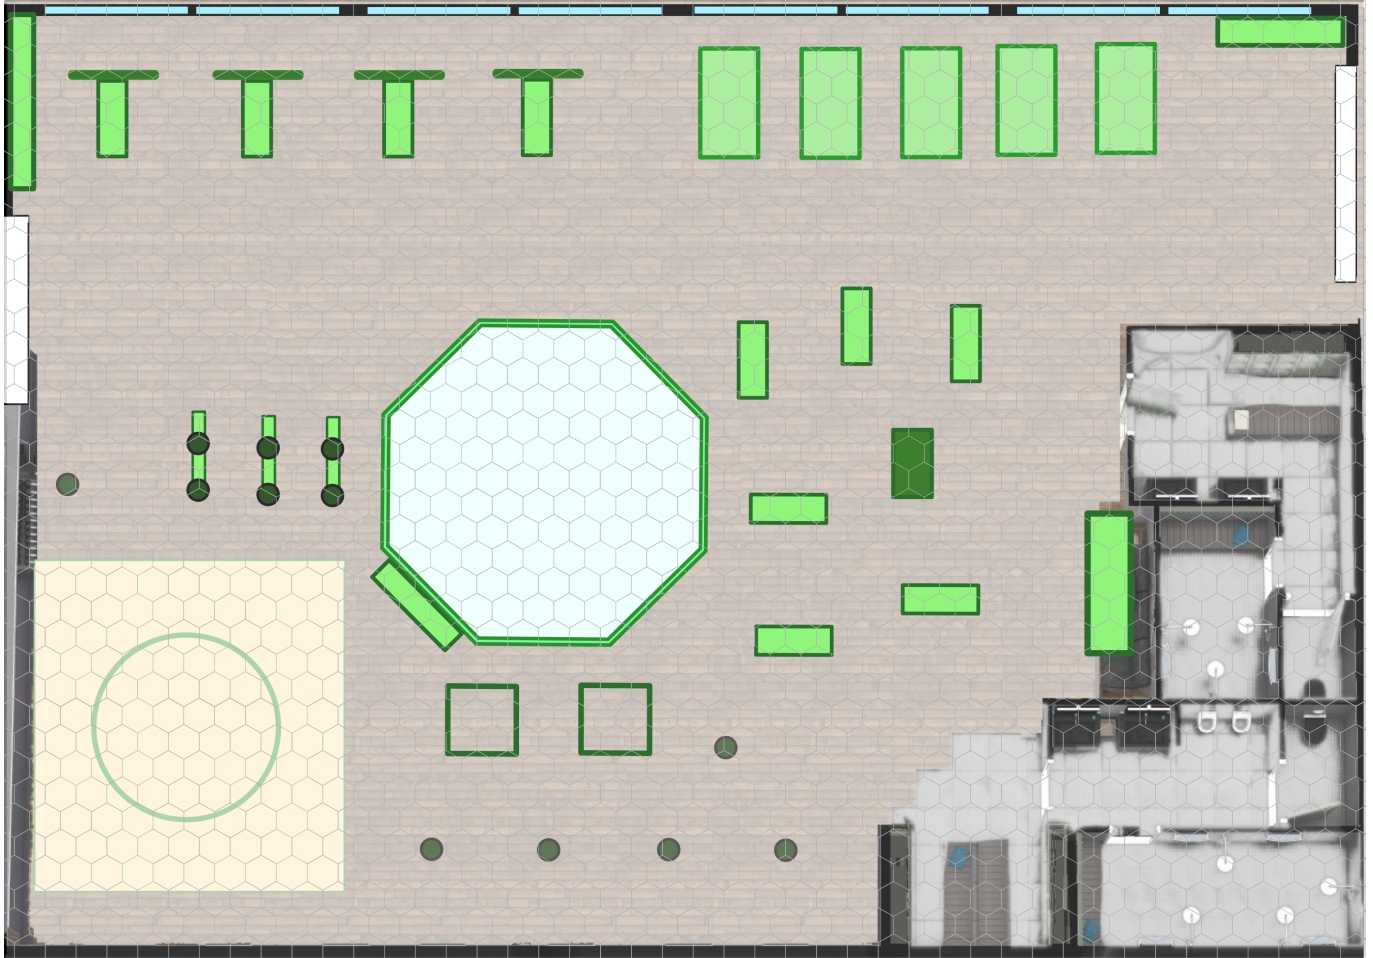

Gym Map

JPG file with hex grid:

JPG file without grid:

[SVG file:](#)

[Gym map PDF for printing](#)

From:

<https://wiki.slrpnk.net/> - **SLRPNK**

Permanent link:

https://wiki.slrpnk.net/fullyautomatedrpg:gym_map

Last update: **2026/04/08 20:40**