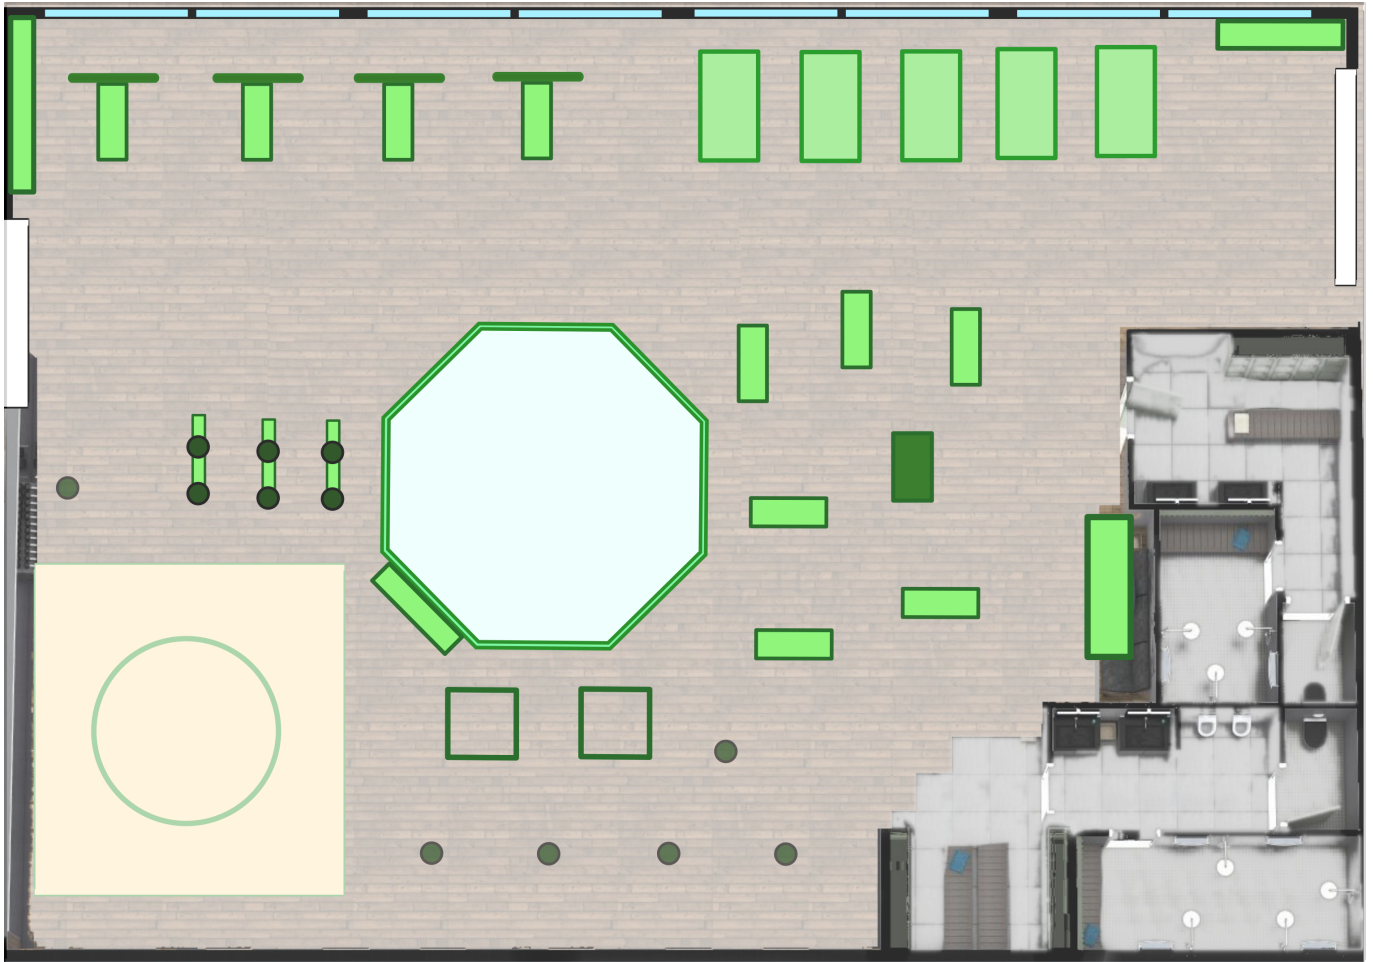

Gym Map

JPG file with hex grid:

JPG file without grid:

[SVG file:](#)

[Gym map PDF for printing](#)

From:

<https://wiki.slrpnk.net/> - **SLRPNK**

Permanent link:

https://wiki.slrpnk.net/fullyautomatedrpg:gym_map

Last update: **2026/04/08 20:40**