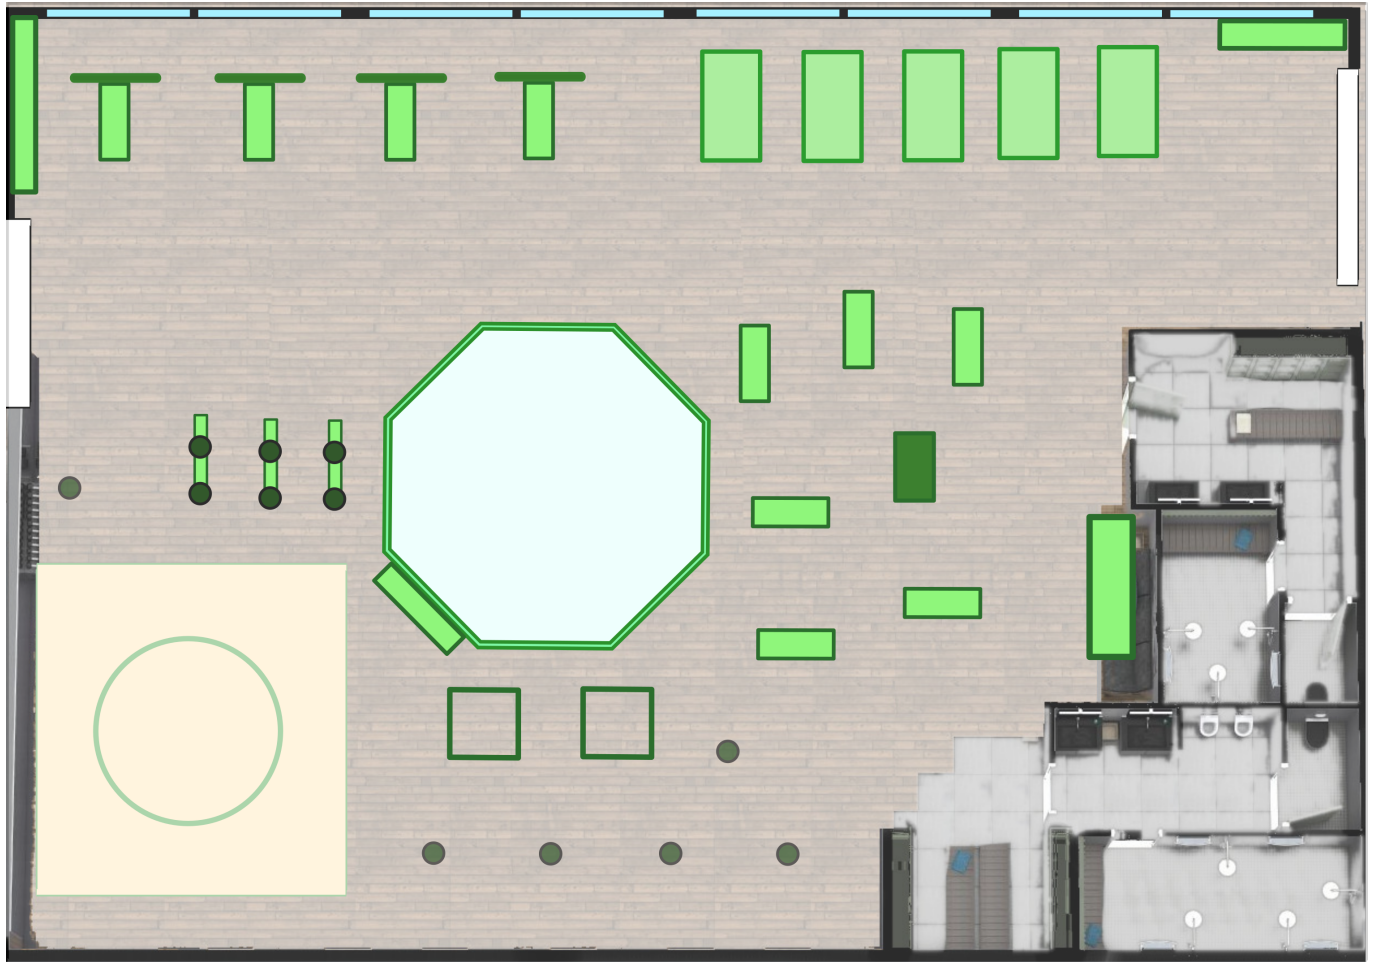

Gym Map

JPG file with hex grid:

JPG file without grid:

[SVG file:](#)

[Gym map PDF for printing](#)

From:

<https://wiki.slrpnk.net/> - **SLRPNK**

Permanent link:

https://wiki.slrpnk.net/fullyautomatedrpg:gym_map?rev=1714947371

Last update: **2026/04/08 20:40**