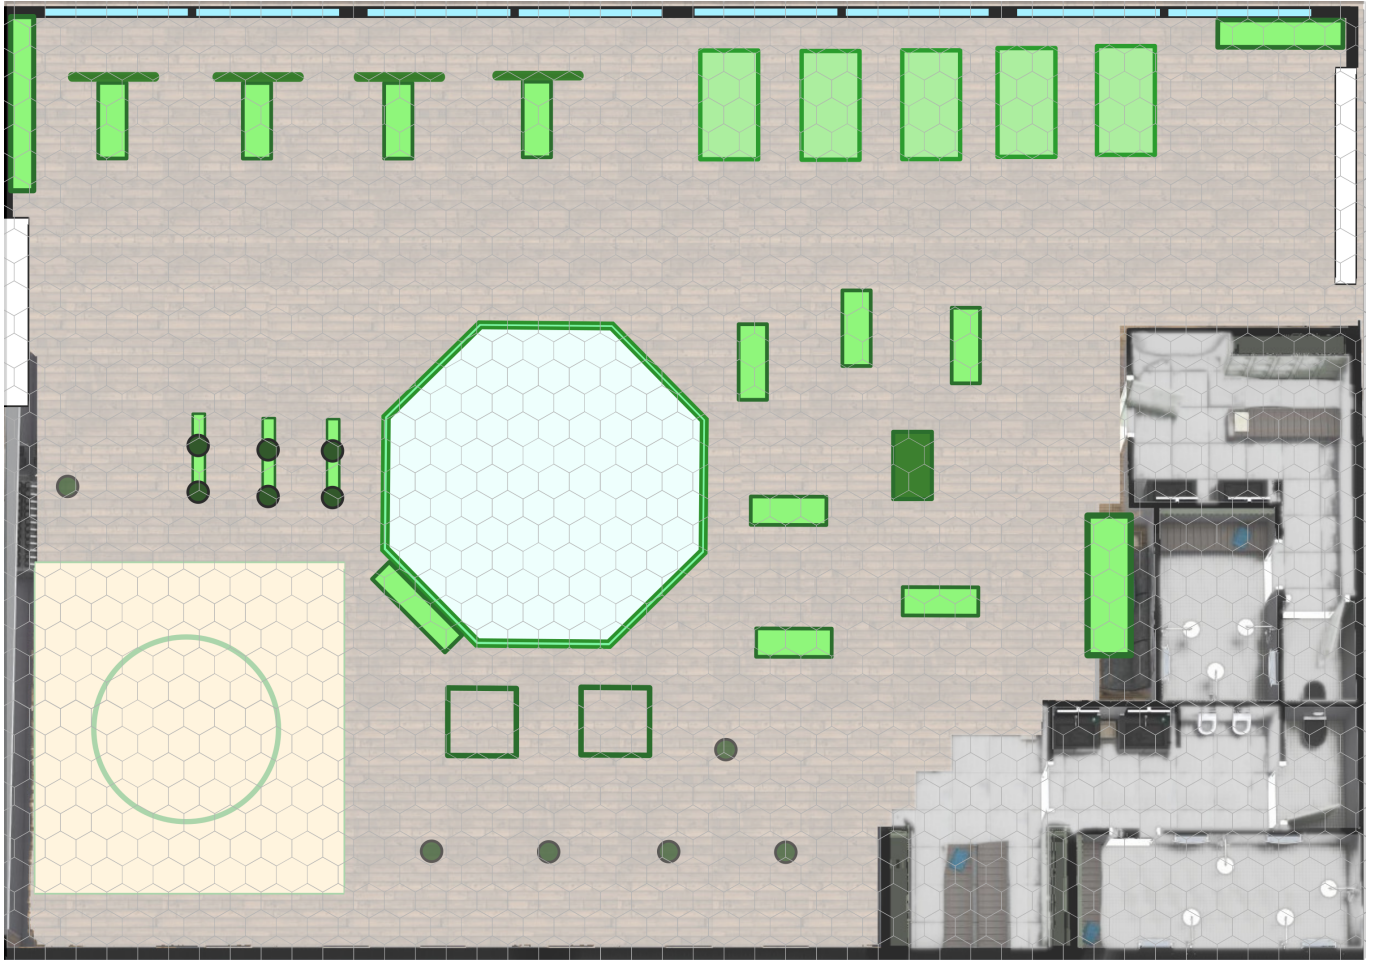

Gym Map

JPG file with hex grid:

JPG file without grid:

[SVG file:](#)

[Gym map PDF for printing](#)

From:

<https://wiki.slrpnk.net/> - **SLRPNK**

Permanent link:

https://wiki.slrpnk.net/fullyautomatedrpg:gym_map?rev=1714947371

Last update: **2026/04/08 20:40**