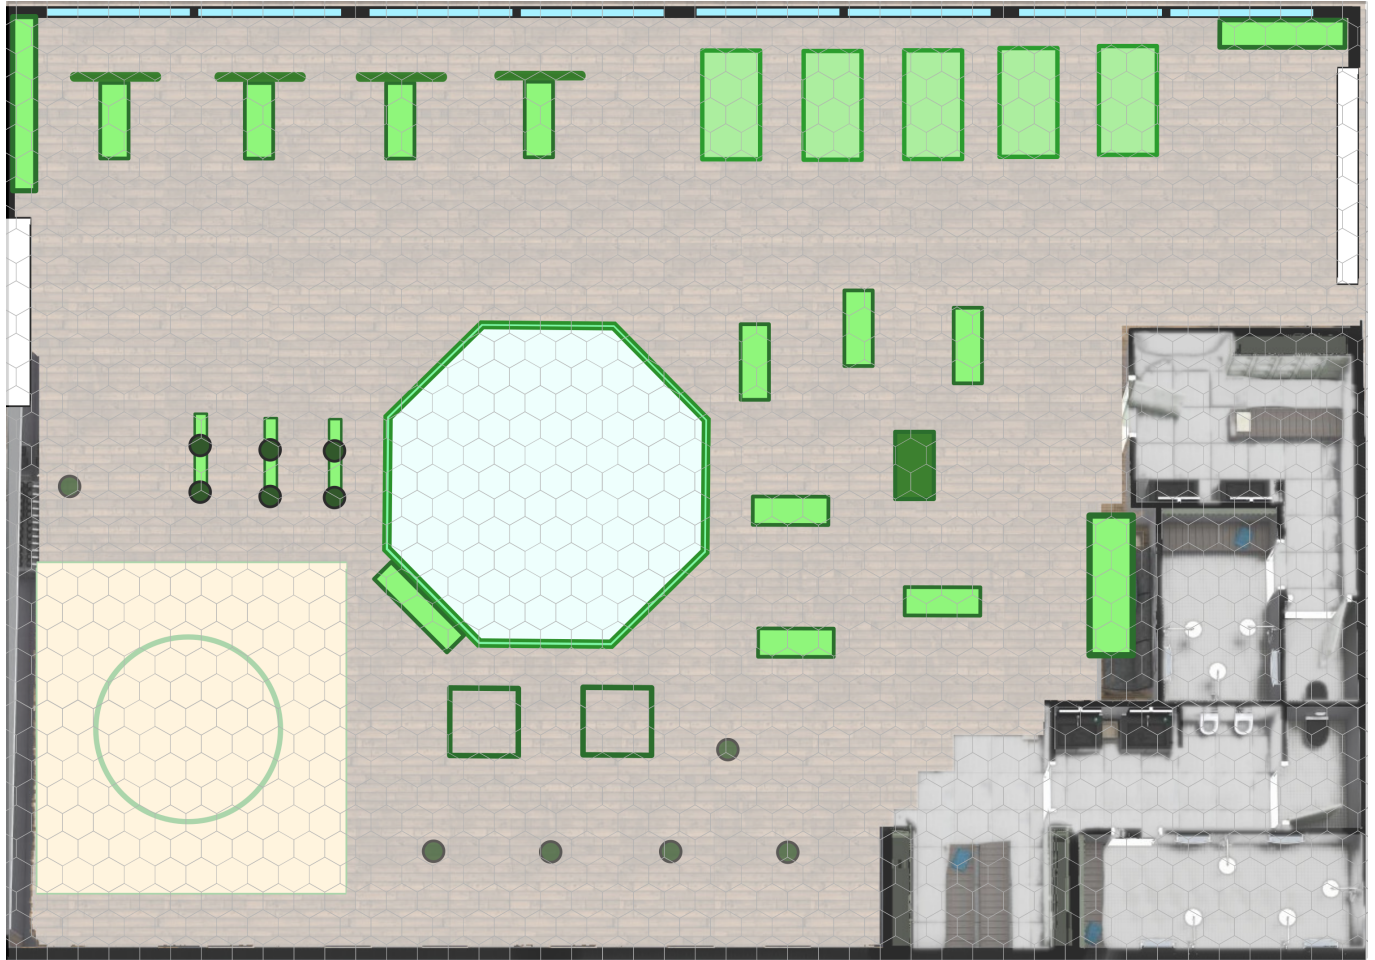

Gym Map

JPG file with hex grid:

JPG file without grid:

SVG file:

[Gym map PDF for printing](#)

From:

<https://wiki.slrpnk.net/> - **SLRPNK**

Permanent link:

https://wiki.slrpnk.net/fullyautomatedrpg:gym_map?rev=1714947371

Last update: **2026/04/08 20:40**