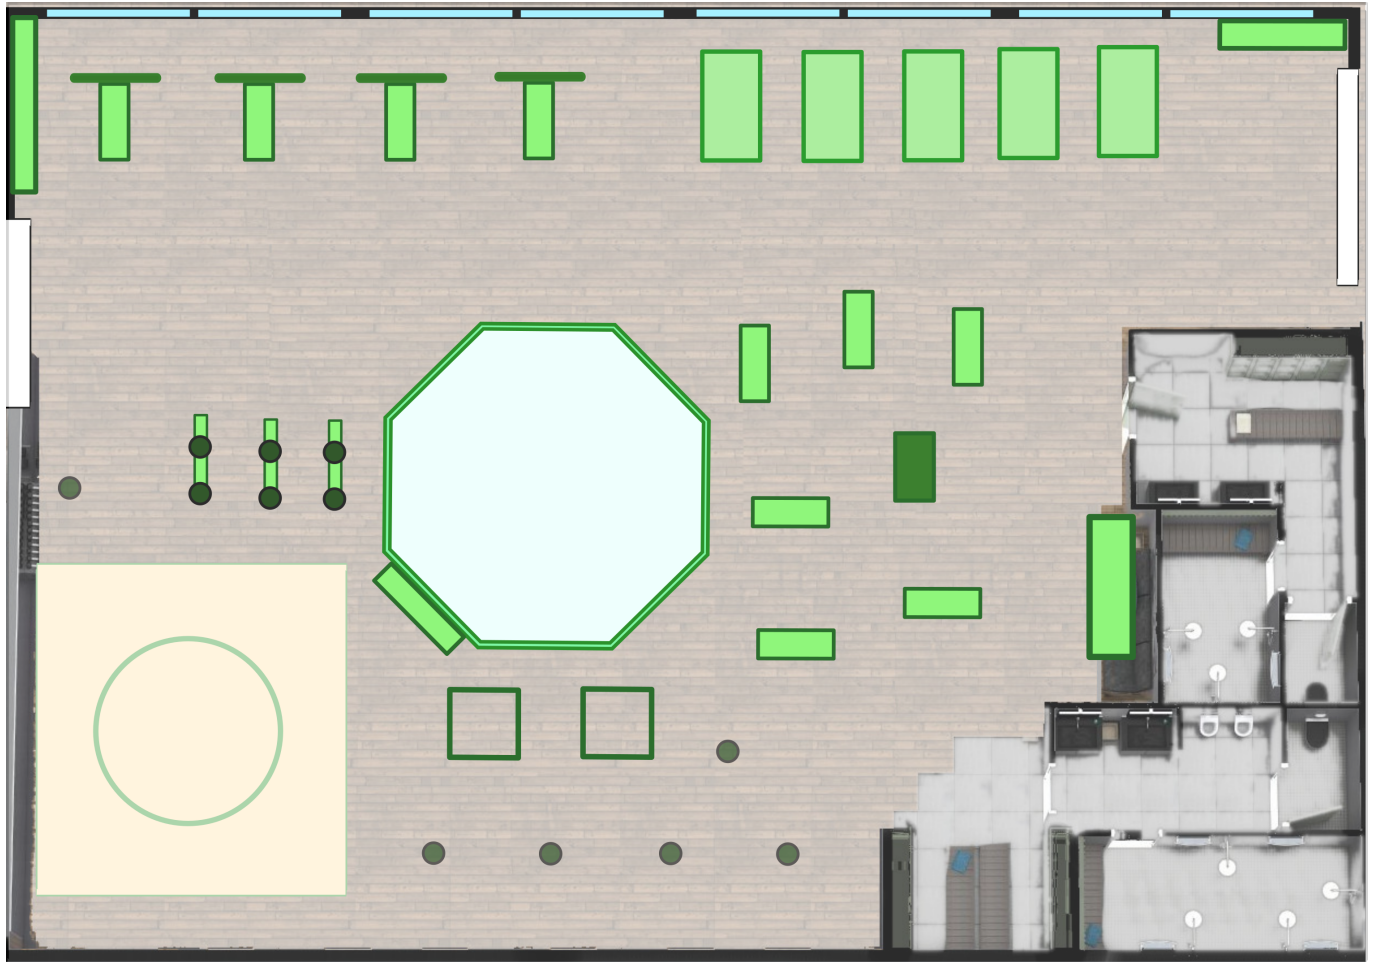

Gym Map

JPG file with hex grid:

JPG file without grid:

SVG file:

[Gym map PDF for printing](#)

From:

<https://wiki.slrpnk.net/> - **SLRPNK**

Permanent link:

https://wiki.slrpnk.net/fullyautomatedrpg:gym_map?rev=1714947371

Last update: **2026/04/08 20:40**