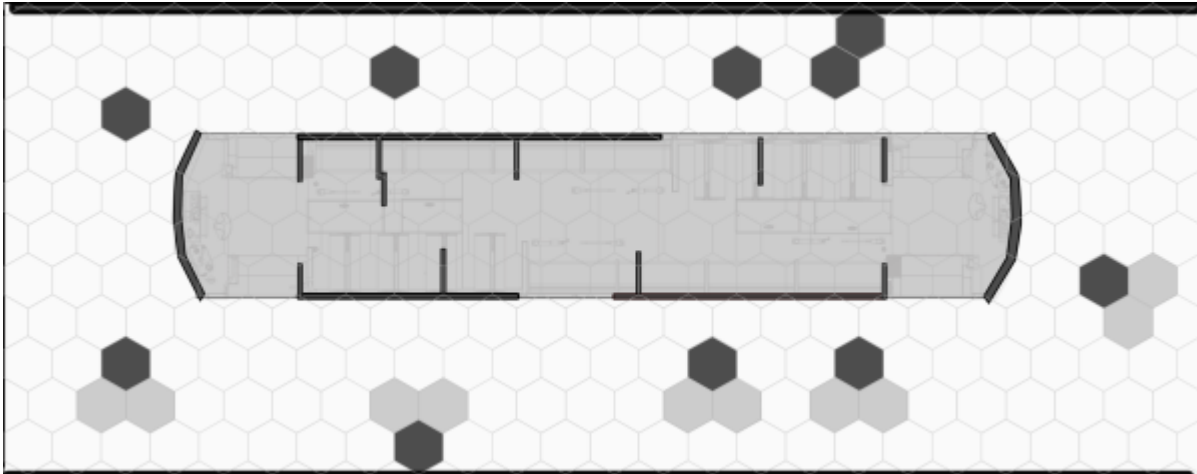

Maps

The following maps each link to a page that includes a version with a hex grid, a version without a grid, an editable SVG files, and a PDF that is formatted to be printing and taped together.

Trolley Factory

Office

Lab

Gym

Sky Station

Loading Dock

From:

<https://wiki.slrpnk.net/> - **SLRPNK**

Permanent link: