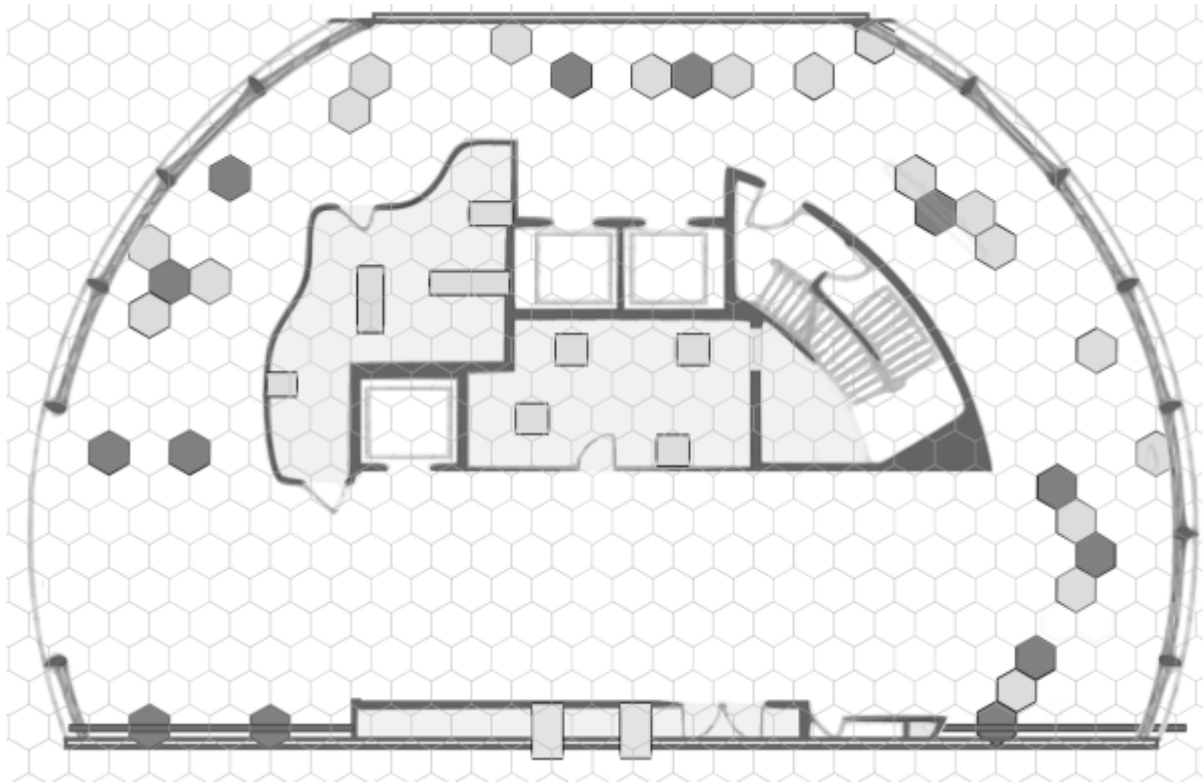

Maps

The following maps each link to a page that includes a version with a hex grid, a version without a grid, an editable SVG files, and a PDF that is formatted to be printing and taped together.

Trolley Factory

Office

Lab

Gym

Sky Station

Loading Dock

From:

<https://wiki.slrpnk.net/> - **SLRPNK**

Permanent link: