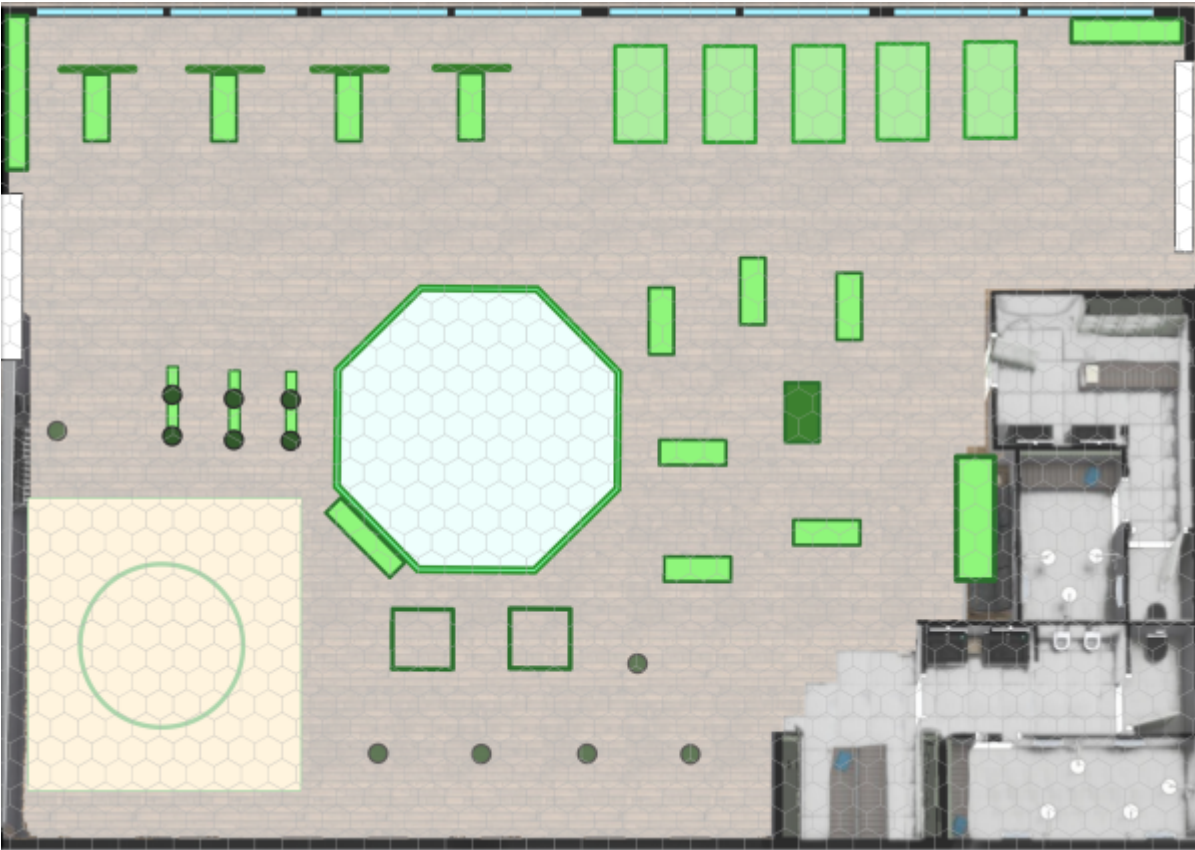

Maps

The following maps each link to a page that includes a version with a hex grid, a version without a grid, an editable SVG files, and a PDF that is formatted to be printing and taped together.

Trolley Factory

Office

Lab

Gym

Sky Station

Loading Dock

From:

<https://wiki.slrpnk.net/> - **SLRPNK**

Permanent link: