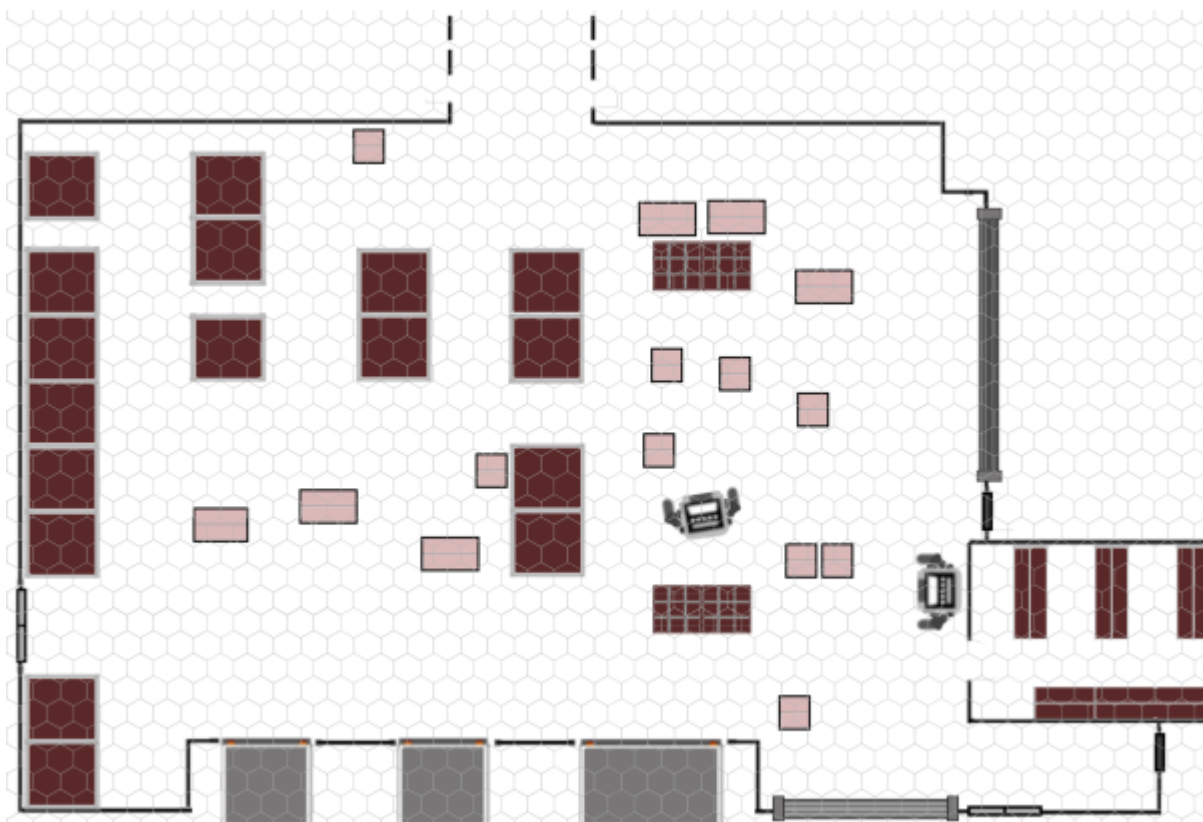

Maps

The following maps each link to a page that includes a version with a hex grid, a version without a grid, an editable SVG files, and a PDF that is formatted to be printing and taped together.

Trolley Factory

Office

Lab

Gym

Sky Station

Loading Dock

From:

<https://wiki.slrpnk.net/> - **SLRPNK**

Permanent link: