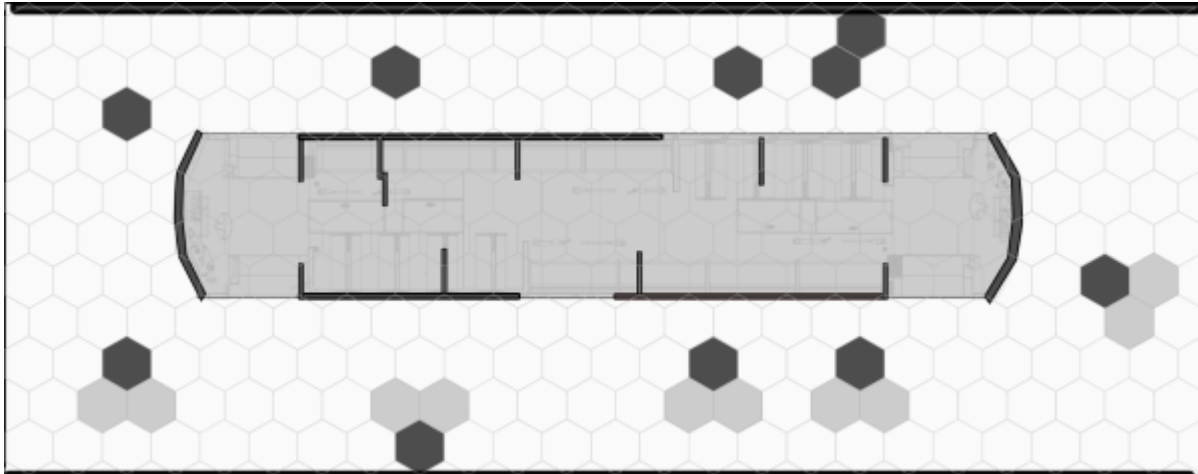

Maps

The following maps each link to a page that includes a version with a hex grid, a version without a grid, an editable SVG files, and a PDF that is formatted to be printing and taped together.

Trolley Factory

Office

Lab

Gym

Sky Station

Loading Dock

From:

<https://wiki.slrpnk.net/> - **SLRPNK**

Permanent link: