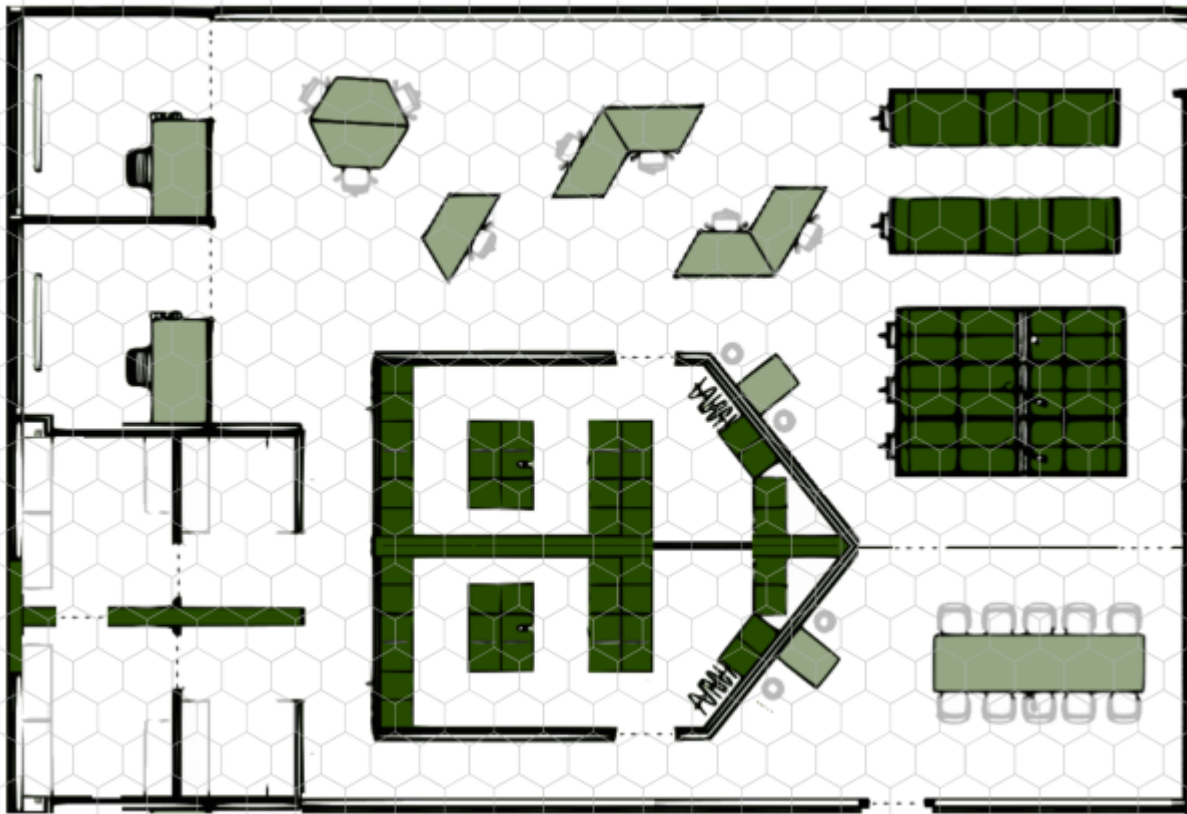

Maps

The following maps each link to a page that includes a version with a hex grid, a version without a grid, an editable SVG files, and a PDF that is formatted to be printing and taped together.

Trolley Factory

Office

Lab

Gym

Sky Station

Loading Dock

From:

<https://wiki.slrpnk.net/> - **SLRPNK**

Permanent link: