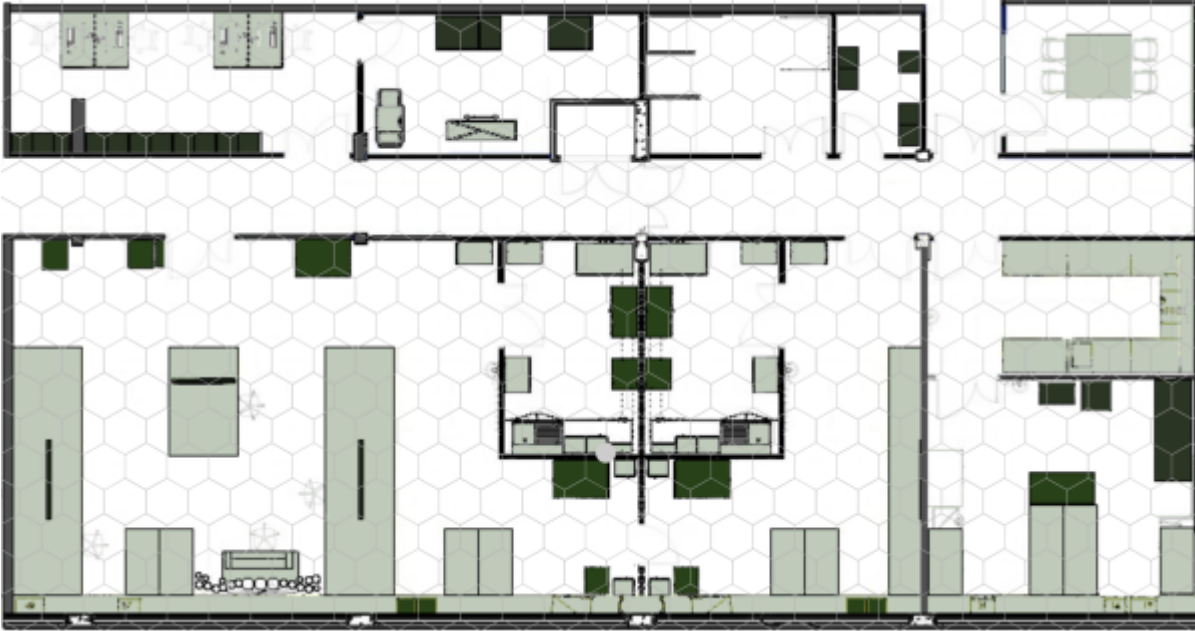

Maps

The following maps each link to a page that includes a version with a hex grid, a version without a grid, an editable SVG files, and a PDF that is formatted to be printing and taped together.

Trolley Factory

Office

Lab

Gym

Sky Station

Loading Dock

From:

<https://wiki.slrpnk.net/> - **SLRPNK**

Permanent link: