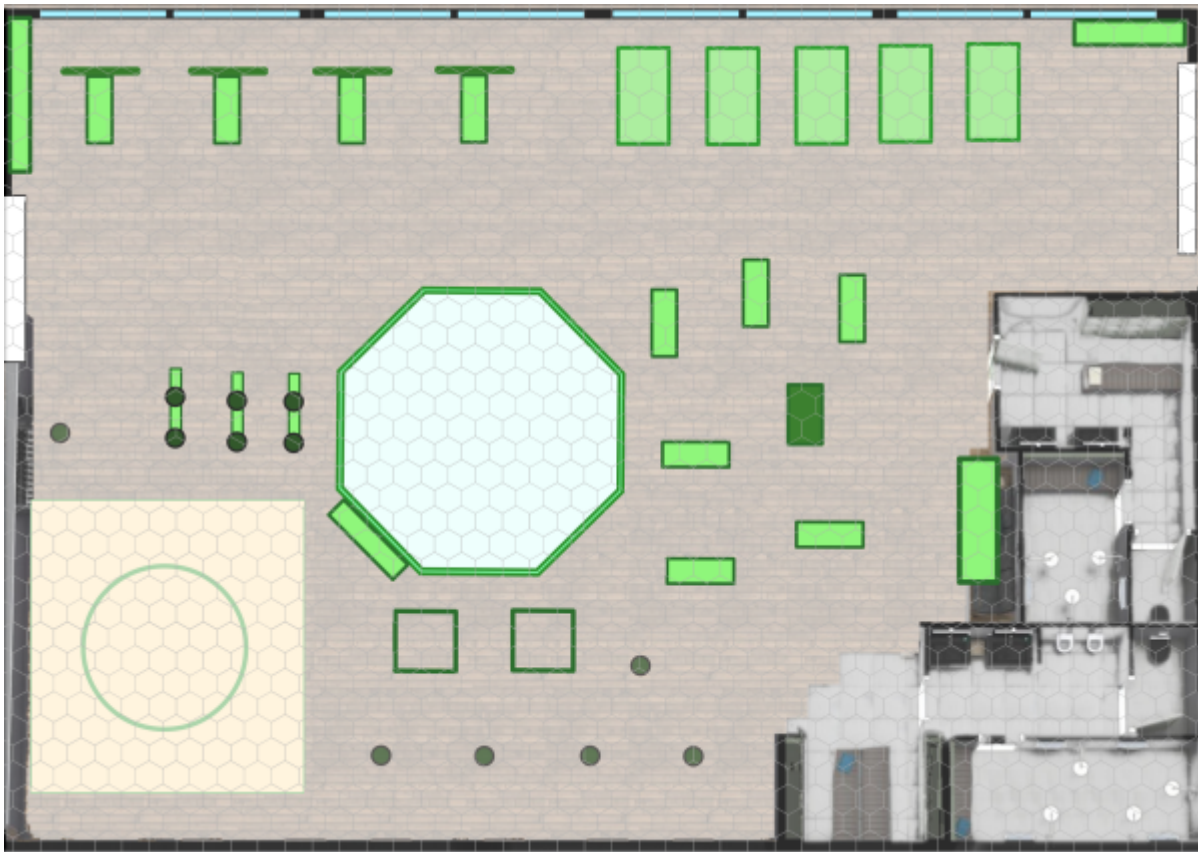

Maps

The following maps each link to a page that includes a version with a hex grid, a version without a grid, an editable SVG files, and a PDF that is formatted to be printing and taped together.

Trolley Factory

Office

Lab

Gym

Sky Station

Loading Dock

From:

<https://wiki.slrpnk.net/> - **SLRPNK**

Permanent link: