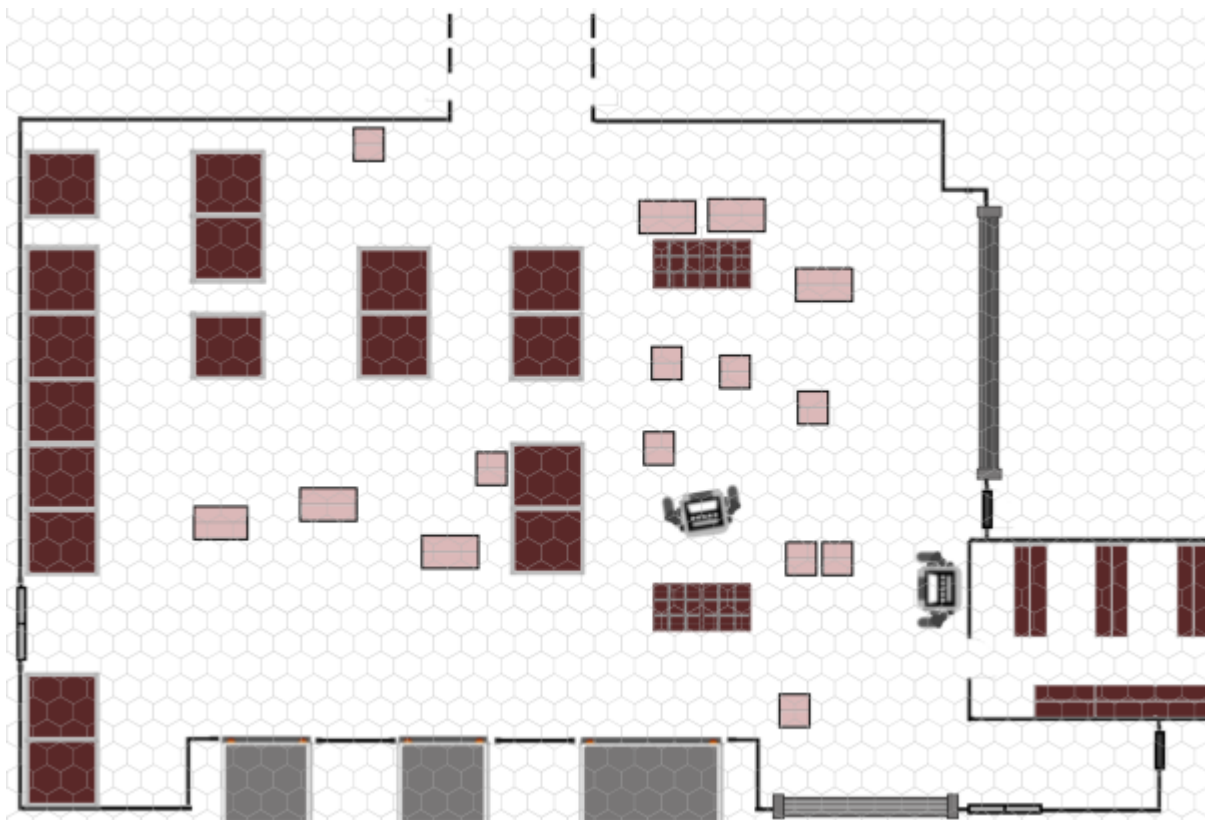

Loading Dock