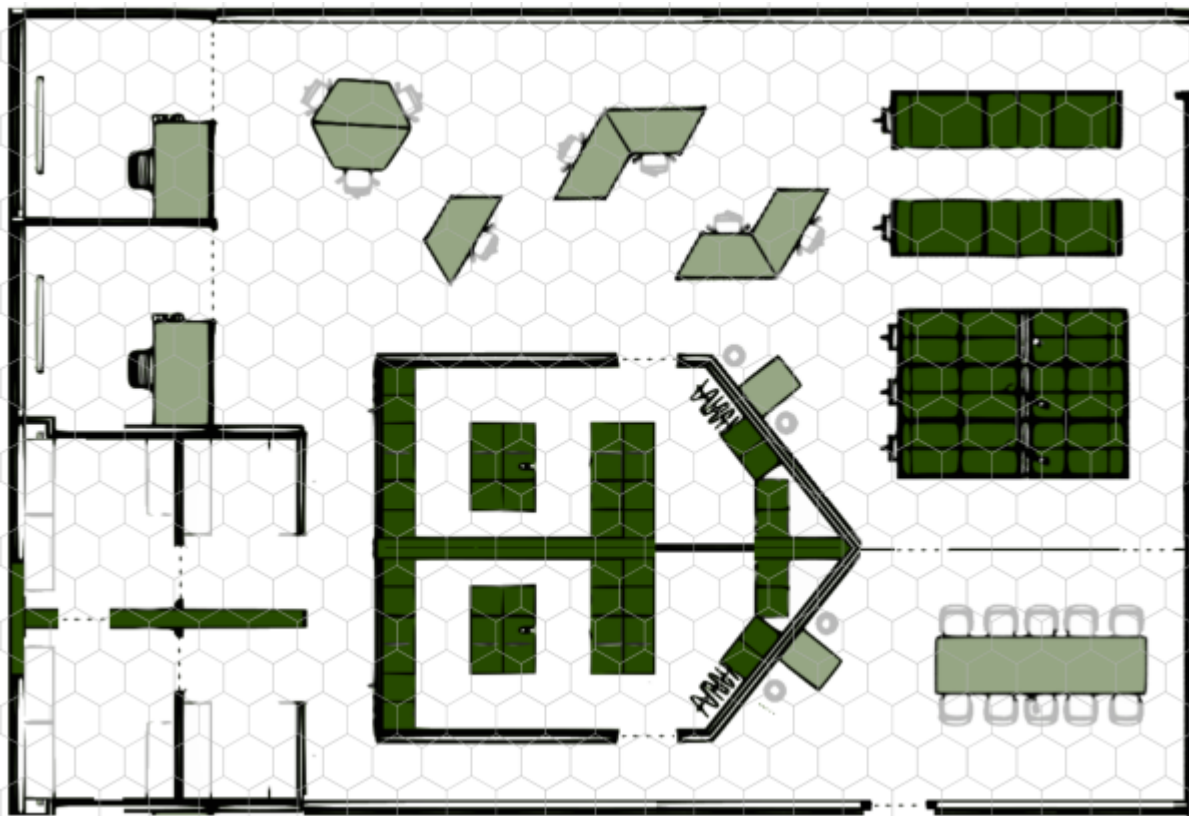

Maps

The following maps each link to a page that includes a version with a hex grid, a version without a grid, an editable SVG files, and a PDF that is formatted to be printing and taped together.

Trolley Factory

Office

Lab

Gym

Sky Station

Loading Dock

From:

<https://wiki.slrpnk.net/> - **SLRPNK**

Permanent link: