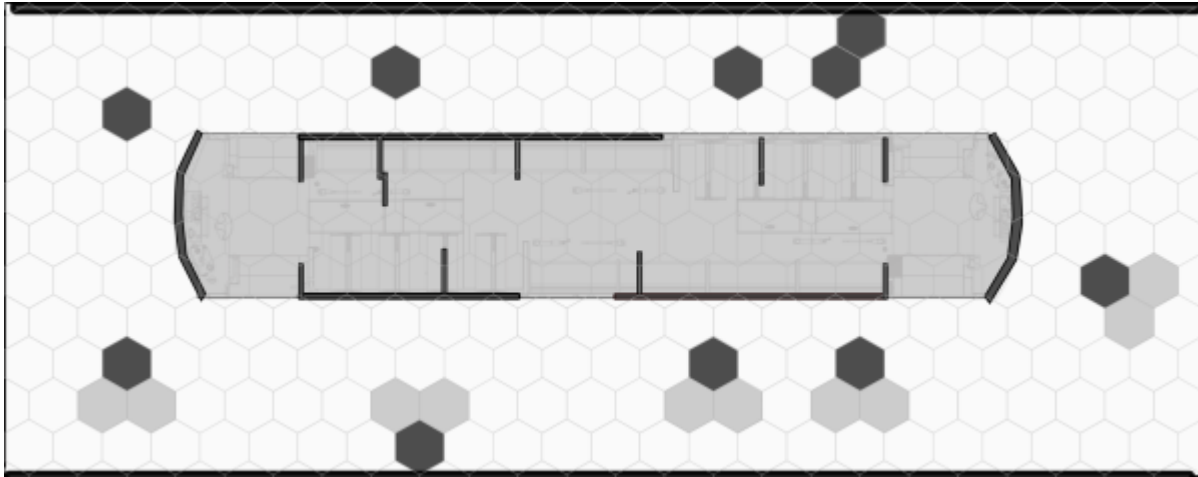

Maps

The following maps each link to a page that includes a version with a hex grid, a version without a grid, an editable SVG files, and a PDF that is formatted to be printing and taped together.

Trolley Factory

Office

Lab

Gym

Sky Station

Loading Dock

From:

<https://wiki.slrpnk.net/> - **SLRPNK**

Permanent link: