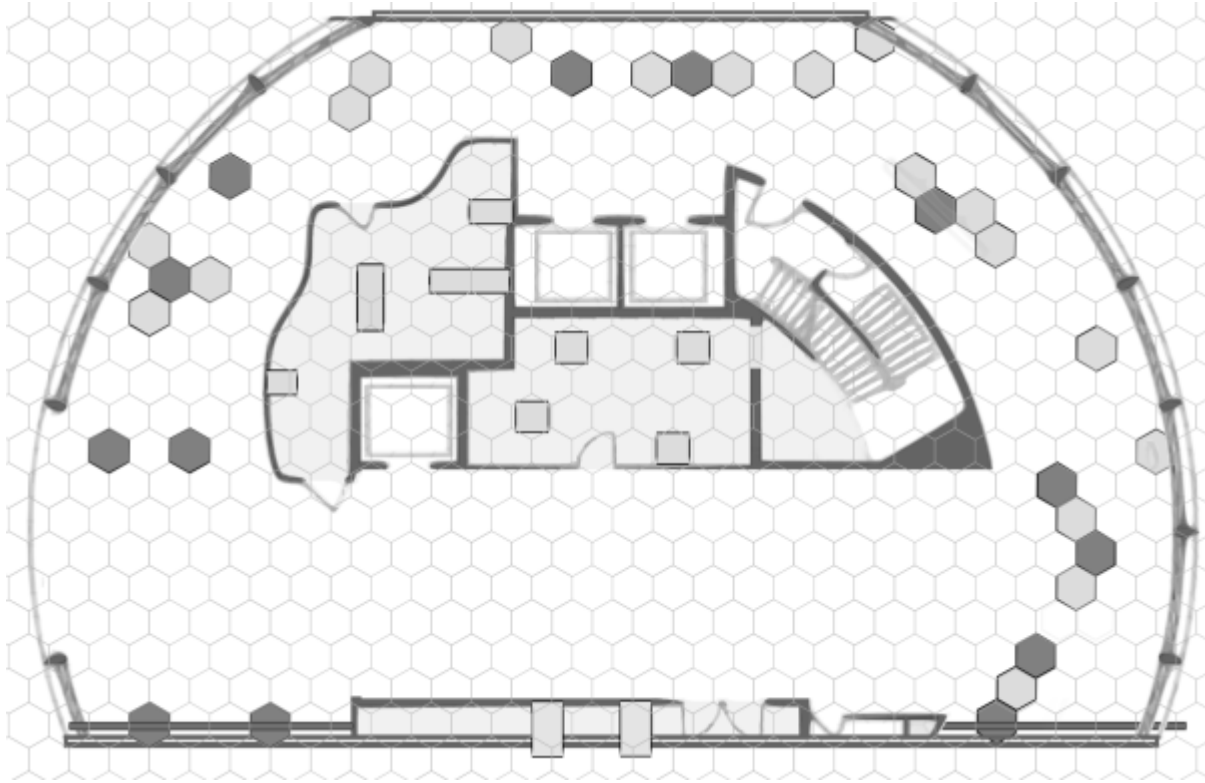

Maps

The following maps each link to a page that includes a version with a hex grid, a version without a grid, an editable SVG files, and a PDF that is formatted to be printing and taped together.

Trolley Factory

Office

Lab

Gym

Sky Station

Loading Dock

From:

<https://wiki.slrpnk.net/> - **SLRPNK**

Permanent link: