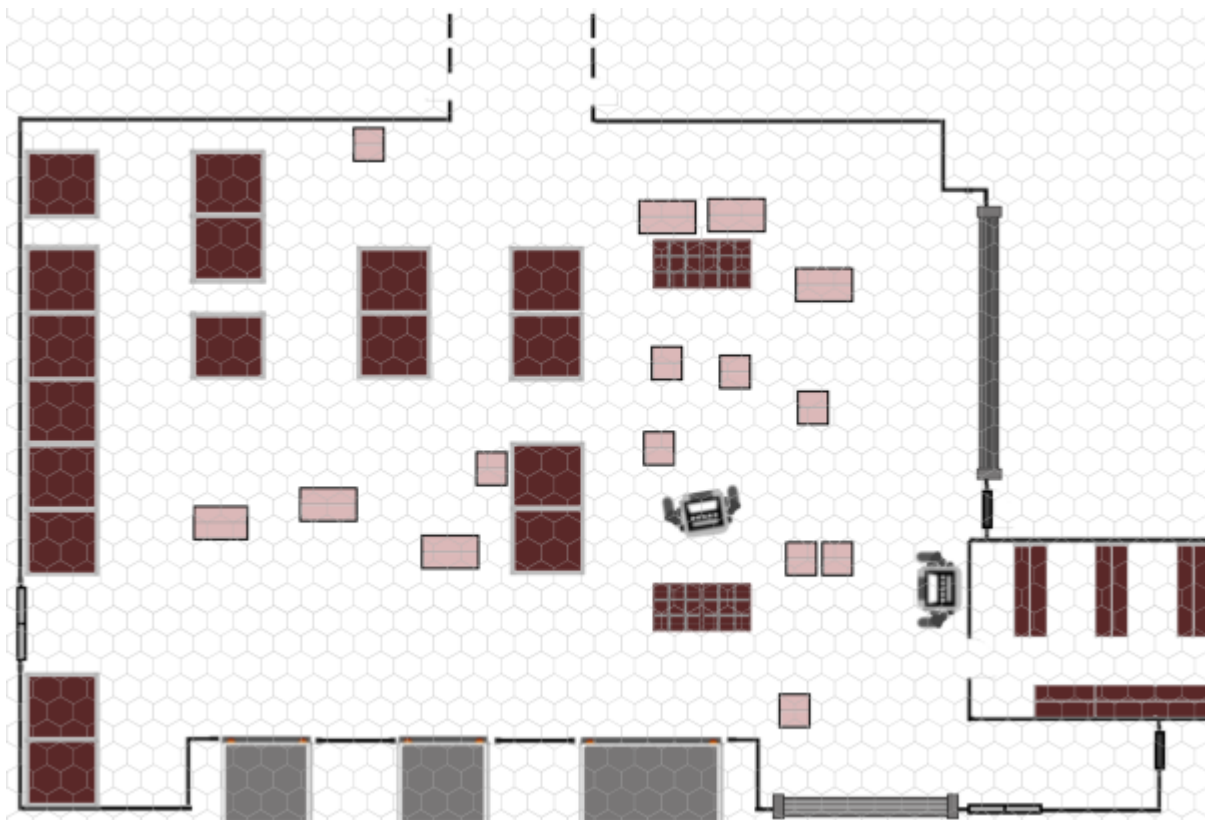

Maps

The following maps each link to a page that includes a version with a hex grid, a version without a grid, an editable SVG files, and a PDF that is formatted to be printing and taped together.

Trolley Factory

Office

Lab

Gym

Sky Station

Loading Dock

From:

<https://wiki.slrpnk.net/> - **SLRPNK**

Permanent link: