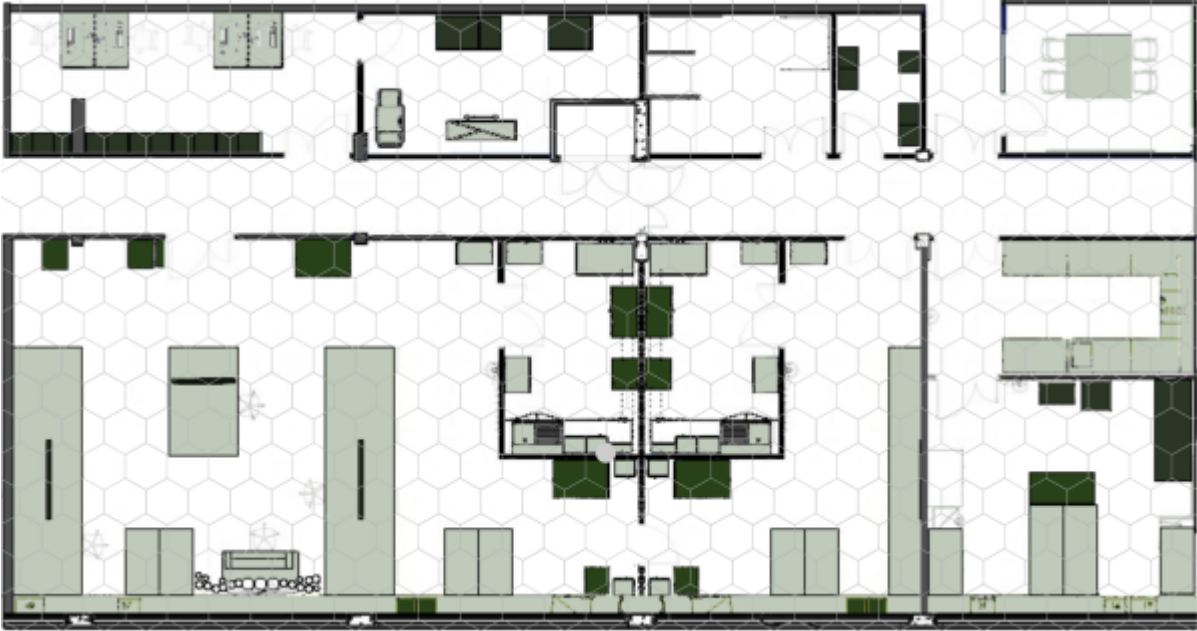

Maps

The following maps each link to a page that includes a version with a hex grid, a version without a grid, an editable SVG files, and a PDF that is formatted to be printing and taped together.

Trolley Factory

Office

Lab

Gym

Sky Station

Loading Dock

From:

<https://wiki.slrpnk.net/> - **SLRPNK**

Permanent link: