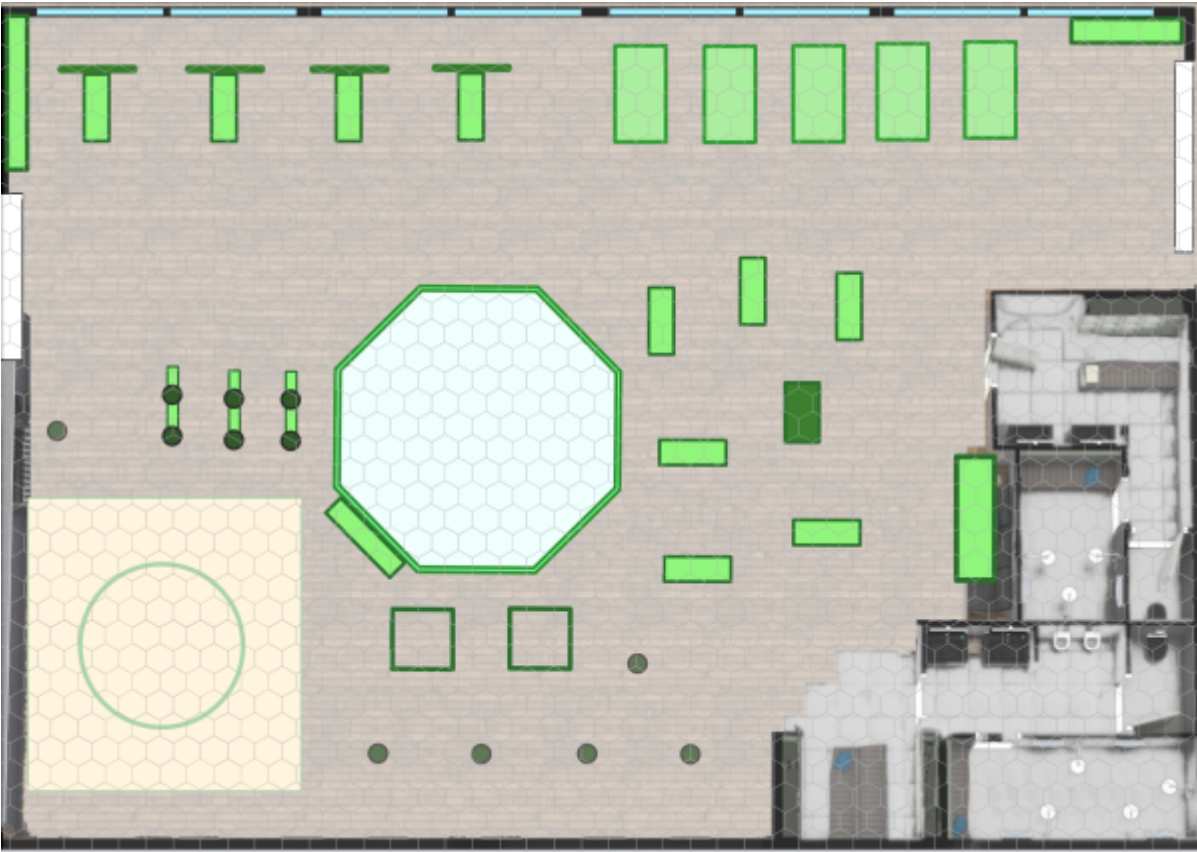

Maps

The following maps each link to a page that includes a version with a hex grid, a version without a grid, an editable SVG files, and a PDF that is formatted to be printing and taped together.

Trolley Factory

Office

Lab

Gym

Sky Station

Loading Dock

From:

<https://wiki.slrpnk.net/> - **SLRPNK**

Permanent link: