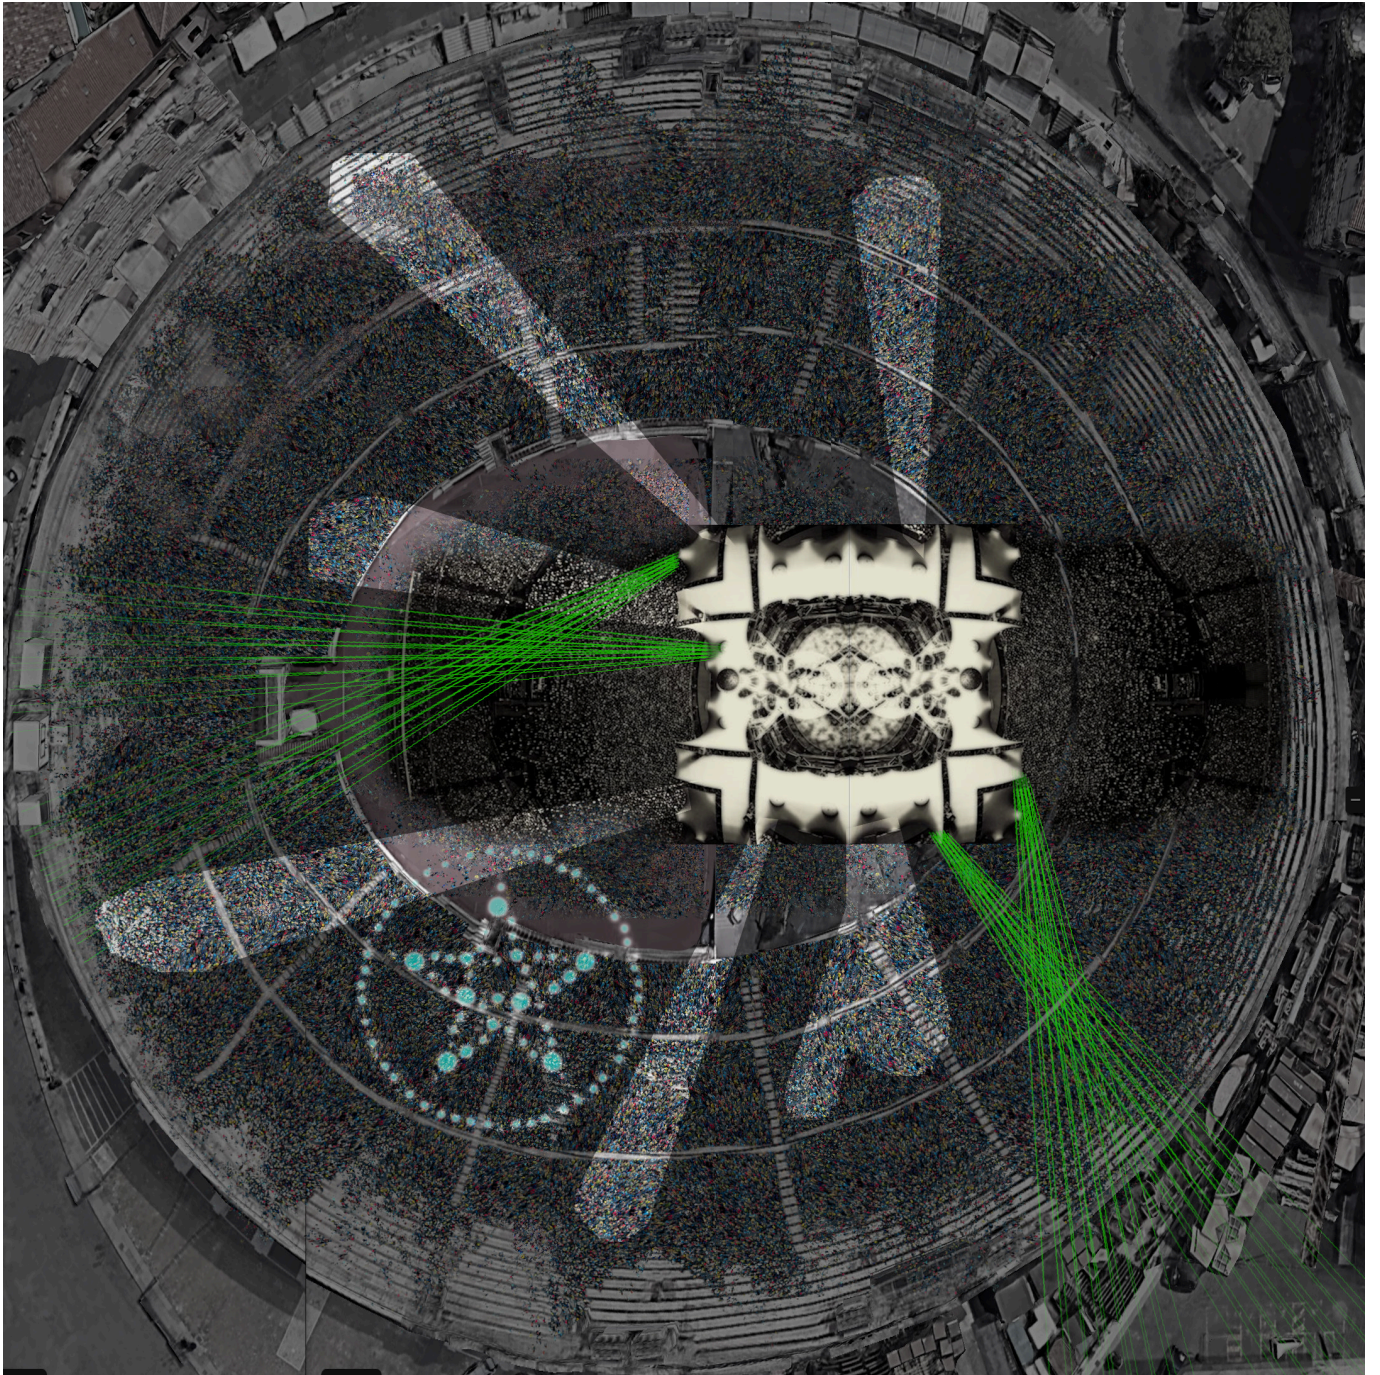

Navigation Maps

Southern California

Van Nuys Crater

From:
<https://wiki.slrpnk.net/> - SLRPNK

Permanent link:
https://wiki.slrpnk.net/fullyautomatedrpg:navigation_maps

Last update: **2026/04/08 20:40**