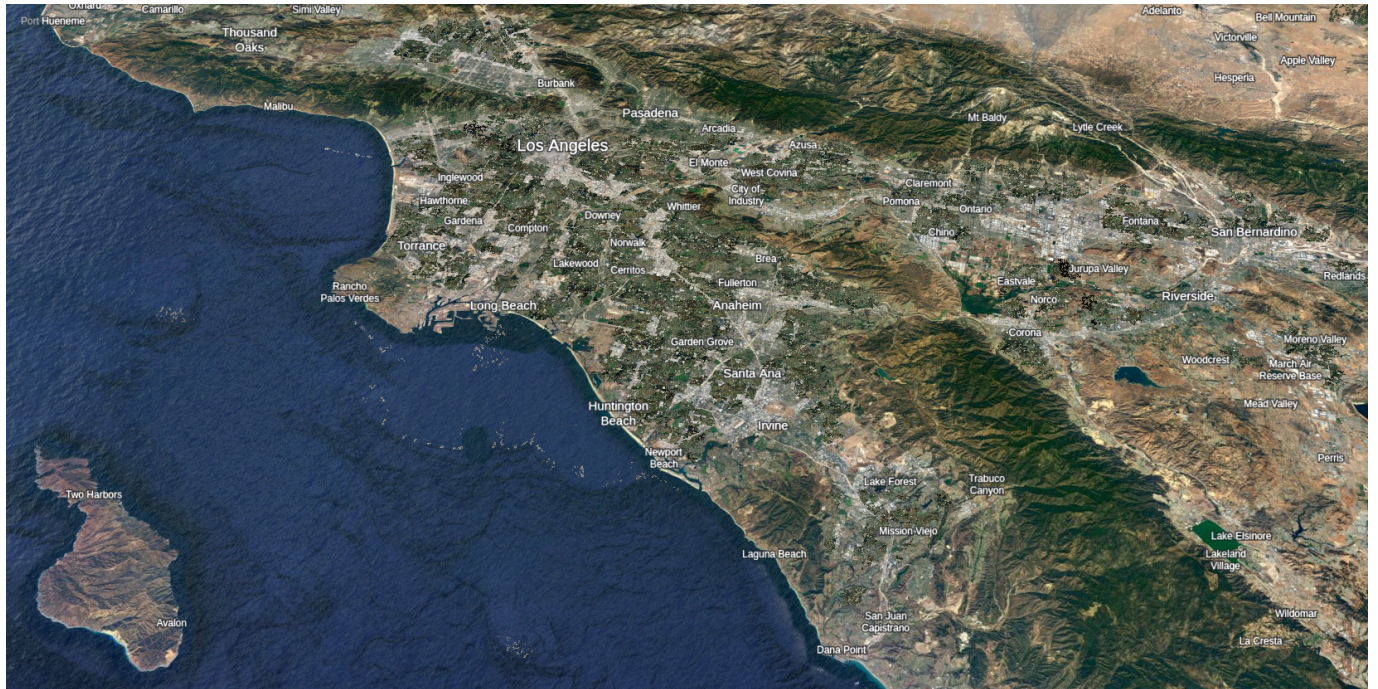

# Navigation Maps

## Southern California

## Van Nuys Crater

From:  
<https://wiki.slrpnk.net/> - SLRPNK

Permanent link:  
[https://wiki.slrpnk.net/fullyautomatedrpg:navigation\\_maps](https://wiki.slrpnk.net/fullyautomatedrpg:navigation_maps)

Last update: **2026/04/08 20:40**