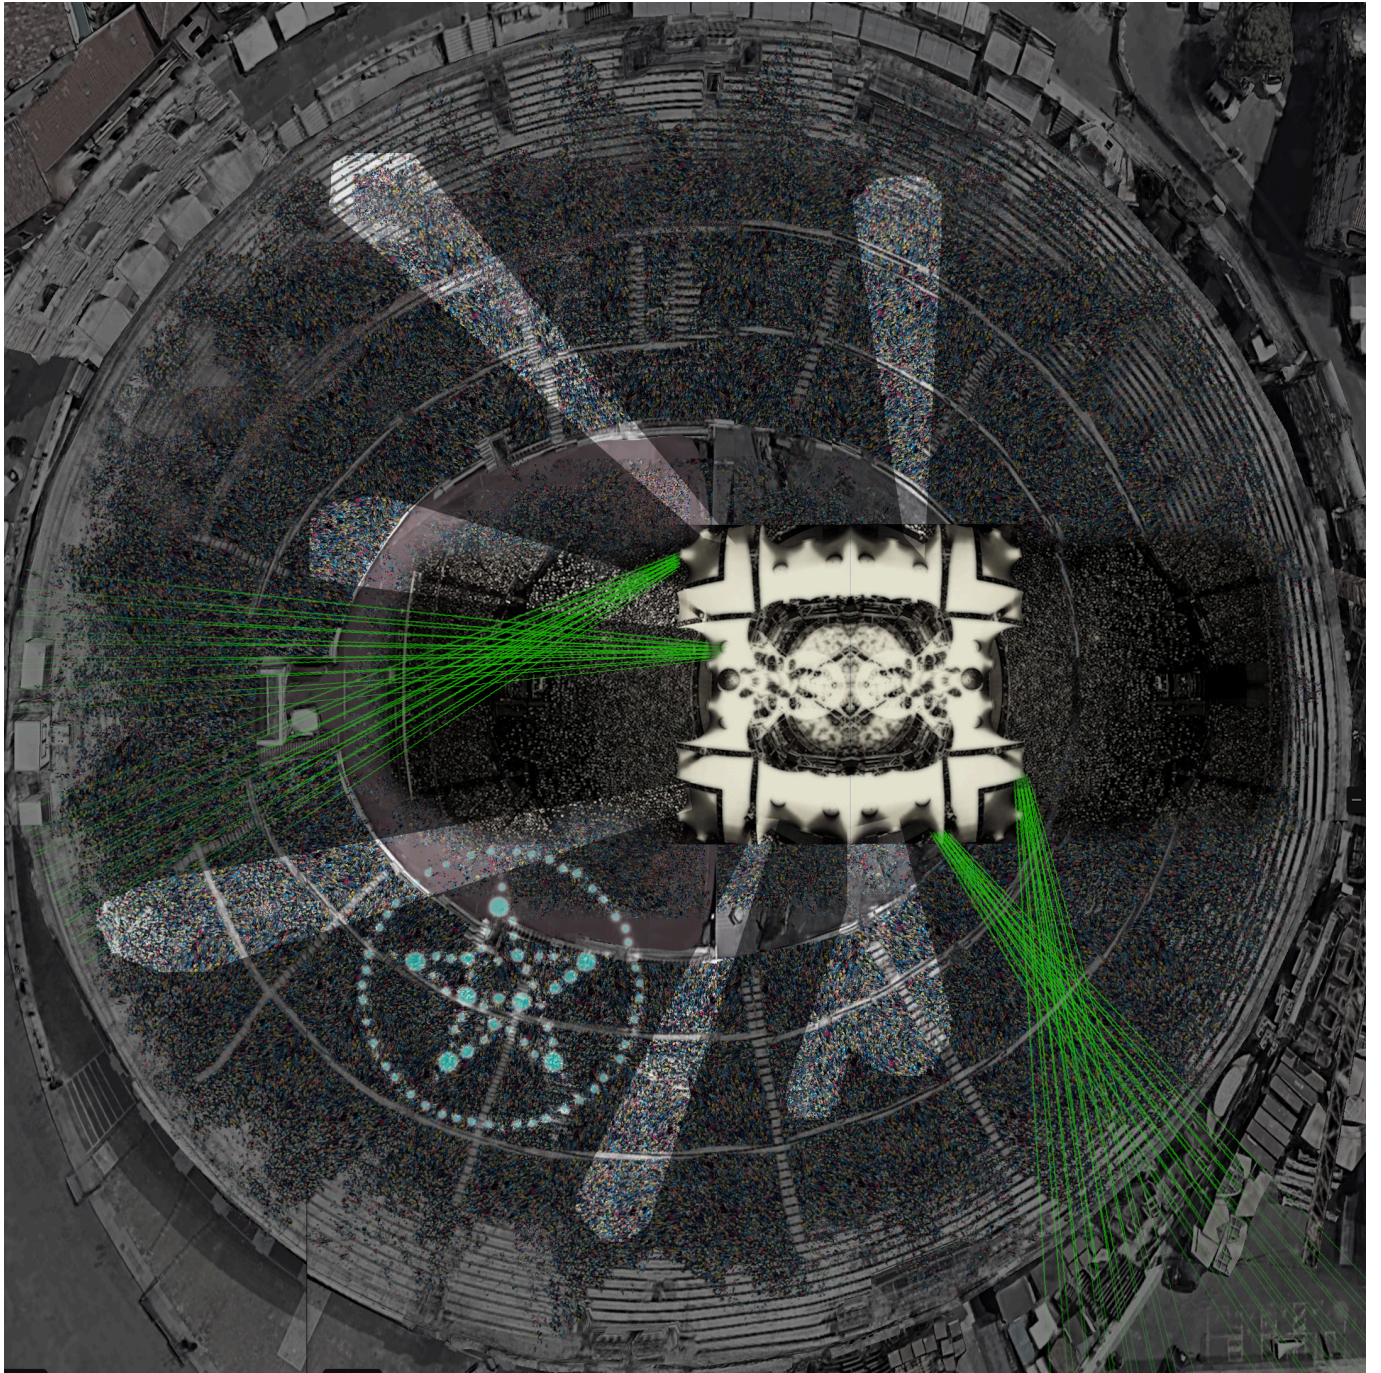

# Navigation Maps

## Southern California

## Van Nuys Crater

From:  
<https://wiki.slrpnk.net/> - SLRPNK

Permanent link:  
[https://wiki.slrpnk.net/fullyautomatedrpg:navigation\\_maps](https://wiki.slrpnk.net/fullyautomatedrpg:navigation_maps)

Last update: **2026/04/08 20:40**