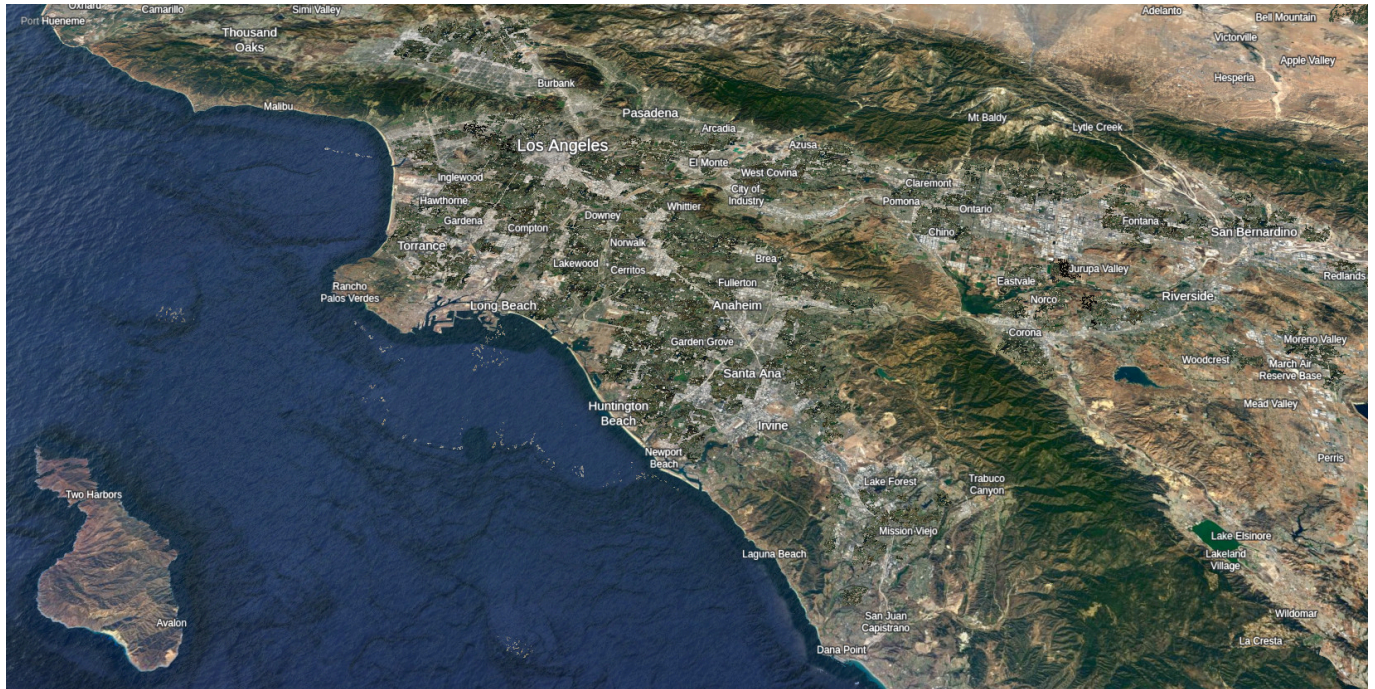

Navigation Maps

Southern California

Van Nuys Crater

From:
<https://wiki.slrpnk.net/> - SLRPNK

Permanent link:
https://wiki.slrpnk.net/fullyautomatedrpg:navigation_maps

Last update: **2026/04/08 20:40**