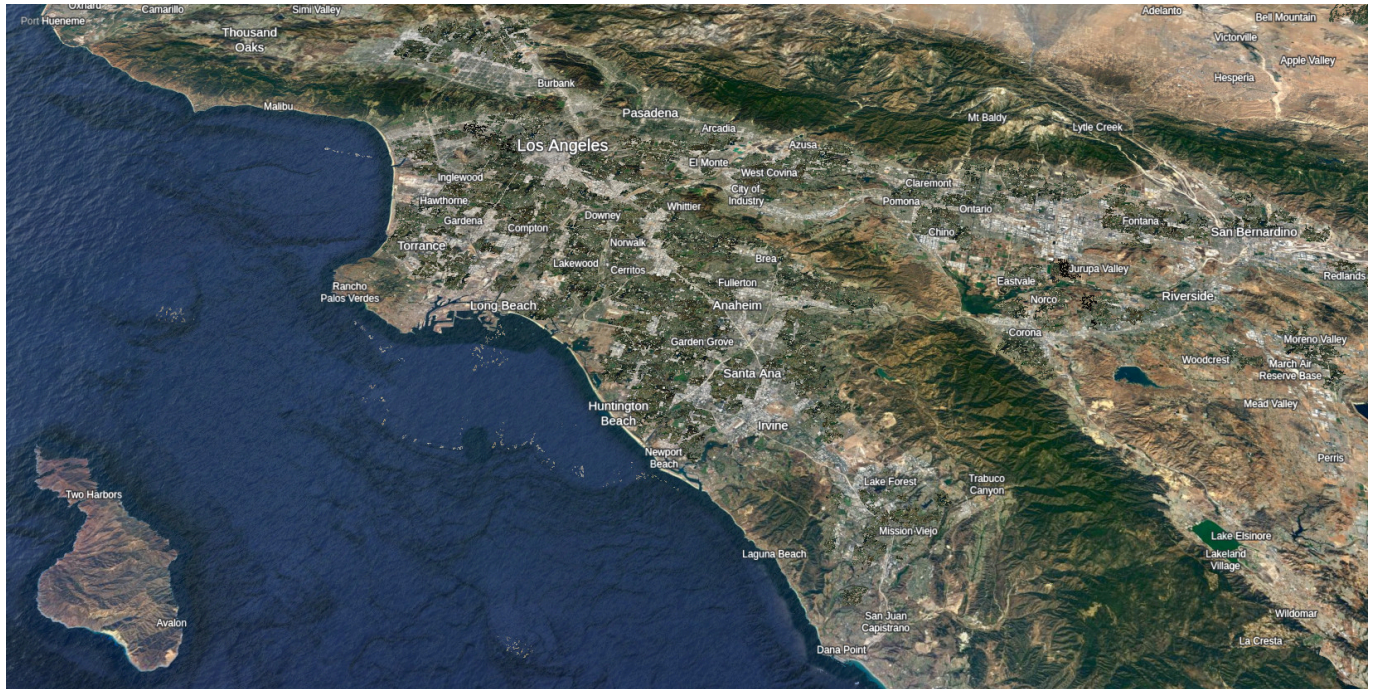

Navigation Maps

Southern California

Van Nuys Crater

From:
<https://wiki.slrpnk.net/> - **SLRPNK**

Permanent link:
https://wiki.slrpnk.net/fullyautomatedrpg:navigation_maps?rev=1714967042

Last update: **2026/04/08 20:40**