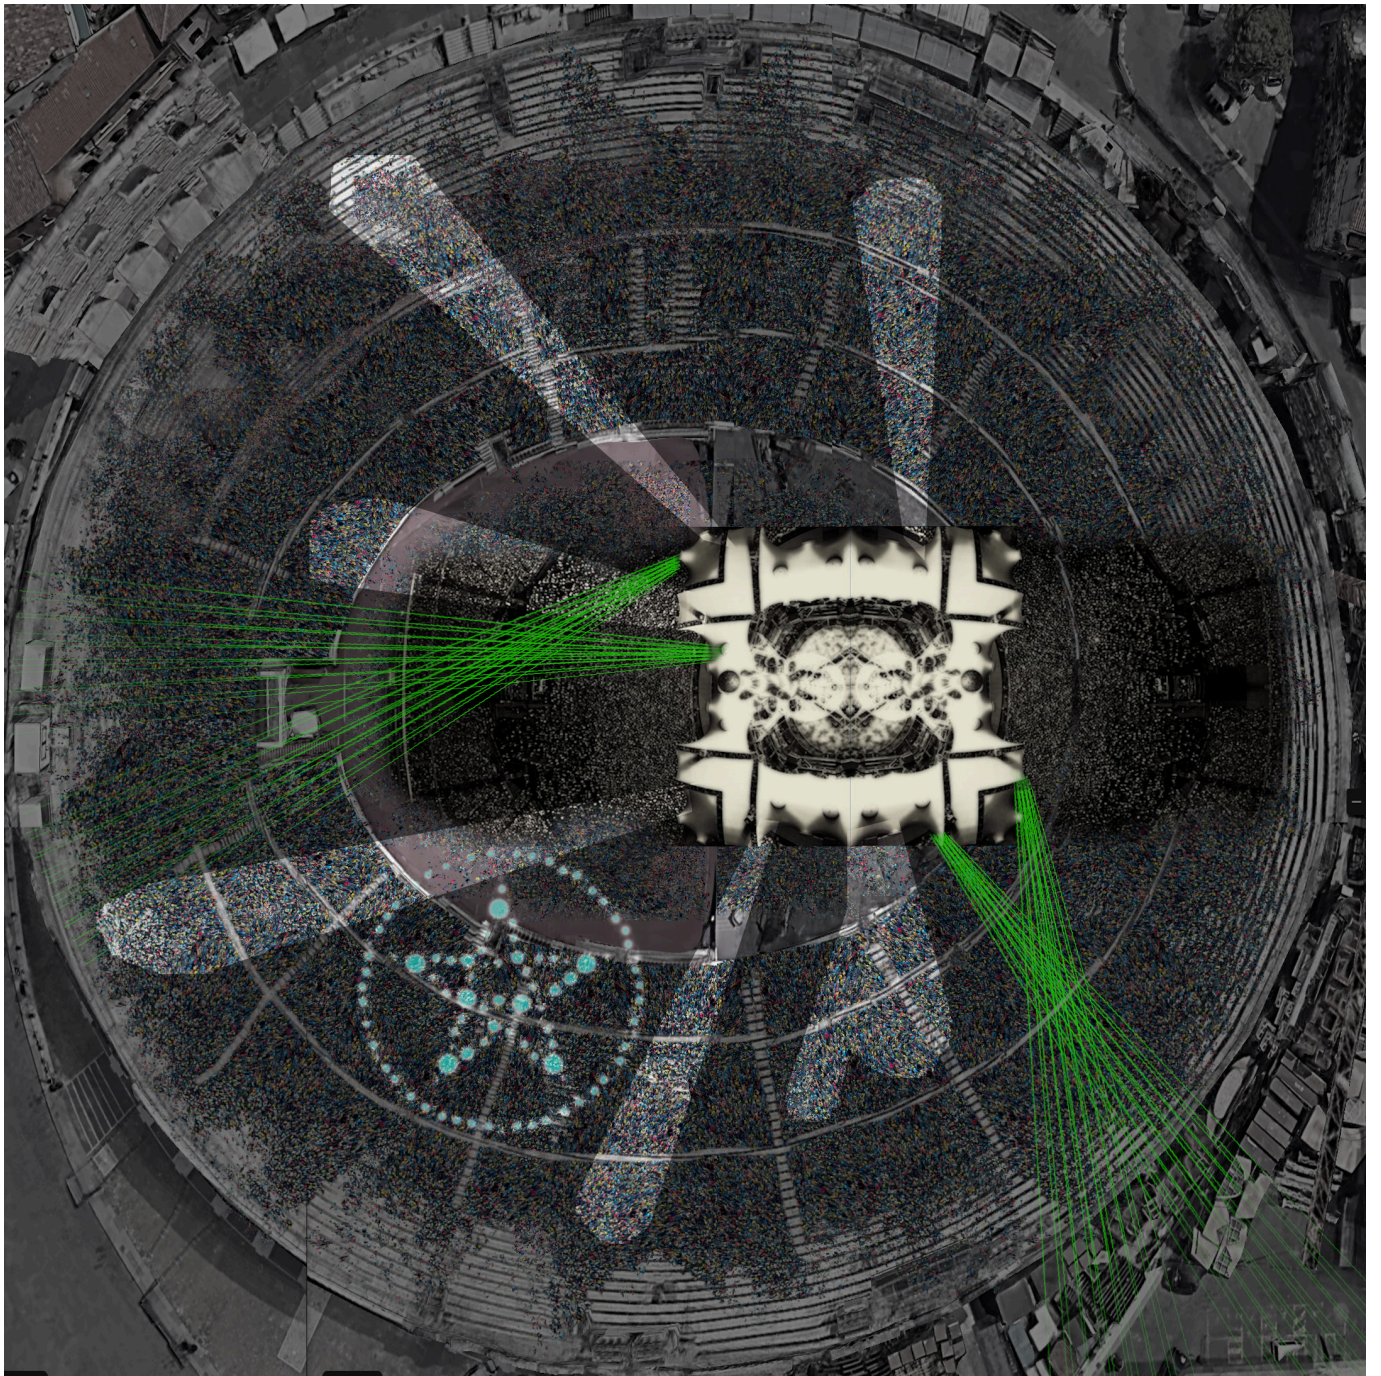

# Navigation Maps

## Southern California

## Van Nuys Crater

From:  
<https://wiki.slrpnk.net/> - **SLRPNK**

Permanent link:  
[https://wiki.slrpnk.net/fullyautomatedrpg:navigation\\_maps?rev=1714967042](https://wiki.slrpnk.net/fullyautomatedrpg:navigation_maps?rev=1714967042)