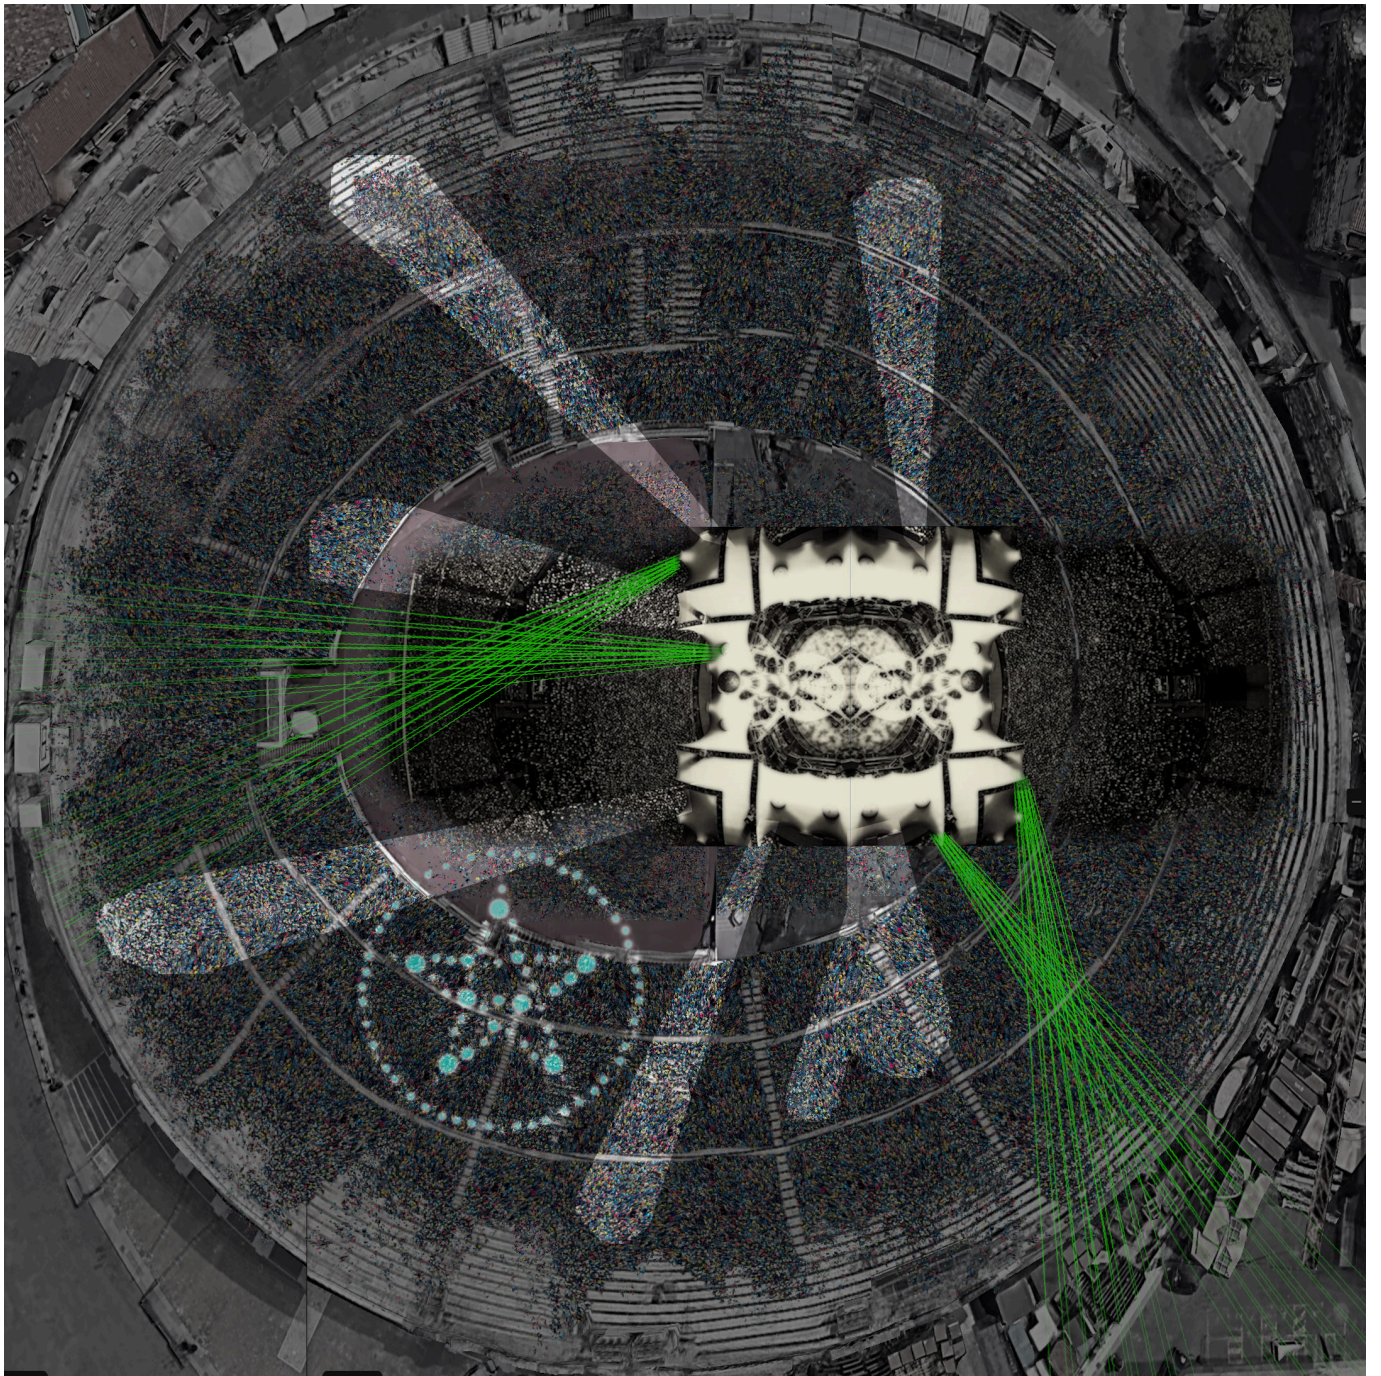

Navigation Maps

Southern California

Van Nuys Crater

From:
<https://wiki.slrpnk.net/> - **SLRPNK**

Permanent link:
https://wiki.slrpnk.net/fullyautomatedrpg:navigation_maps?rev=1714967042

Last update: **2026/04/08 20:40**