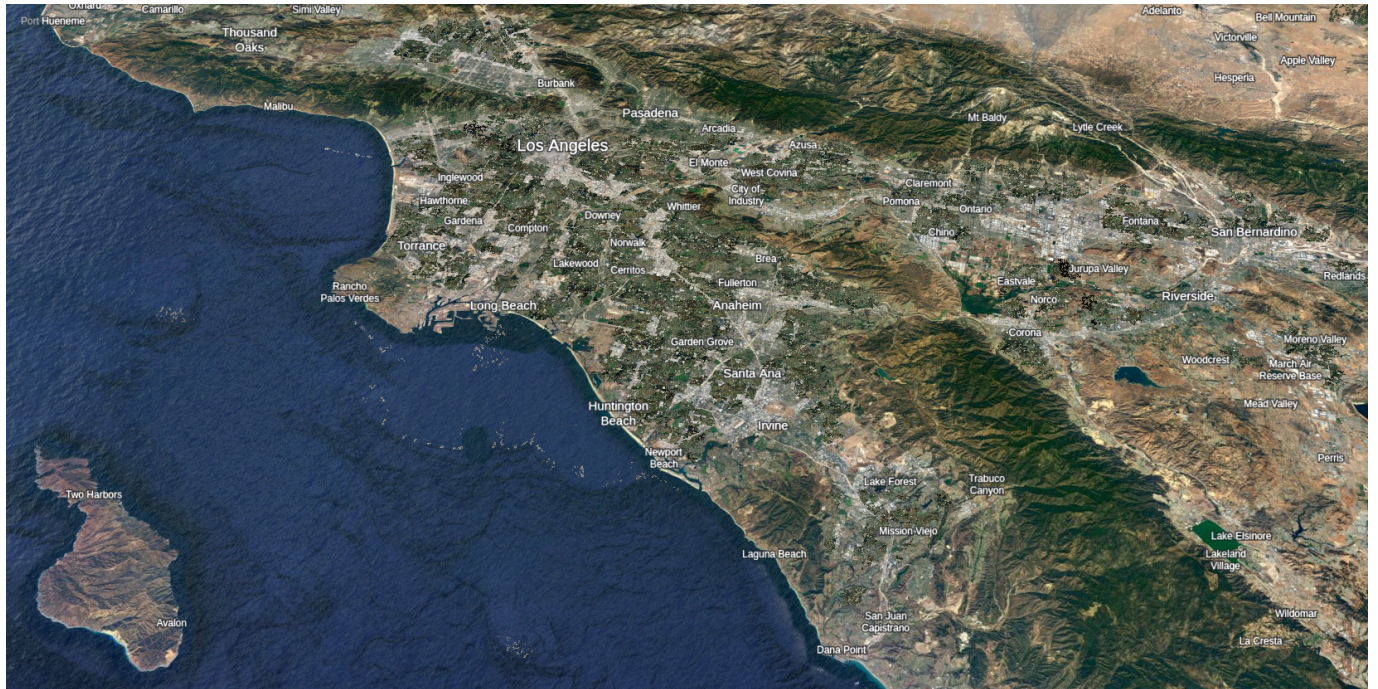

# Navigation Maps

## Southern California

## Van Nuys Crater

From:  
<https://wiki.slrpnk.net/> - **SLRPNK**

Permanent link:  
[https://wiki.slrpnk.net/fullyautomatedrpg:navigation\\_maps?rev=1714967042](https://wiki.slrpnk.net/fullyautomatedrpg:navigation_maps?rev=1714967042)