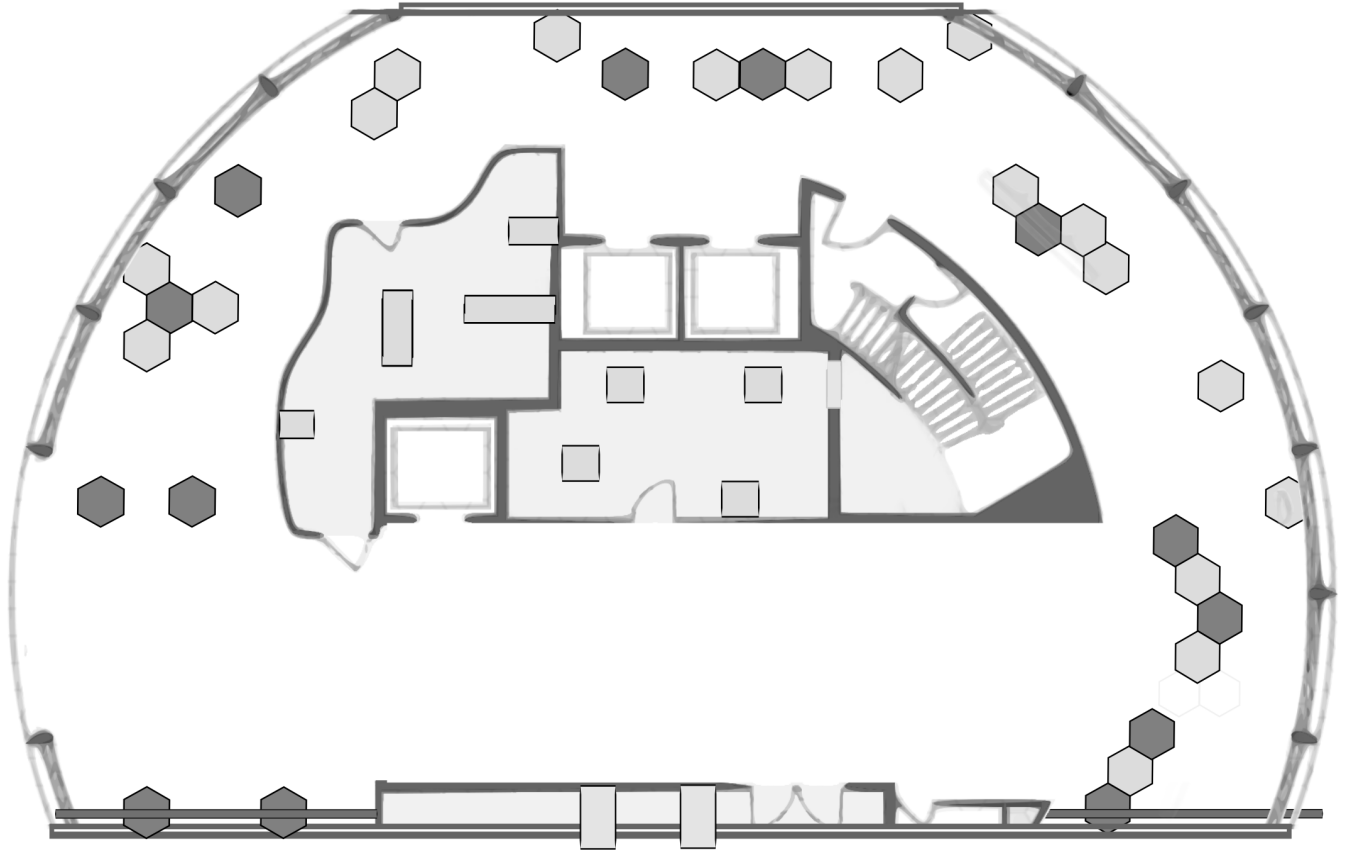

Sky Station Map

JPG file with hex grid:

JPG file without grid:

[SVG file:](#)

[Sky station PDF for printing](#)

From:
<https://wiki.slrpnk.net/> - **SLRPNK**

Permanent link:
https://wiki.slrpnk.net/fullyautomatedrpg:sky_station