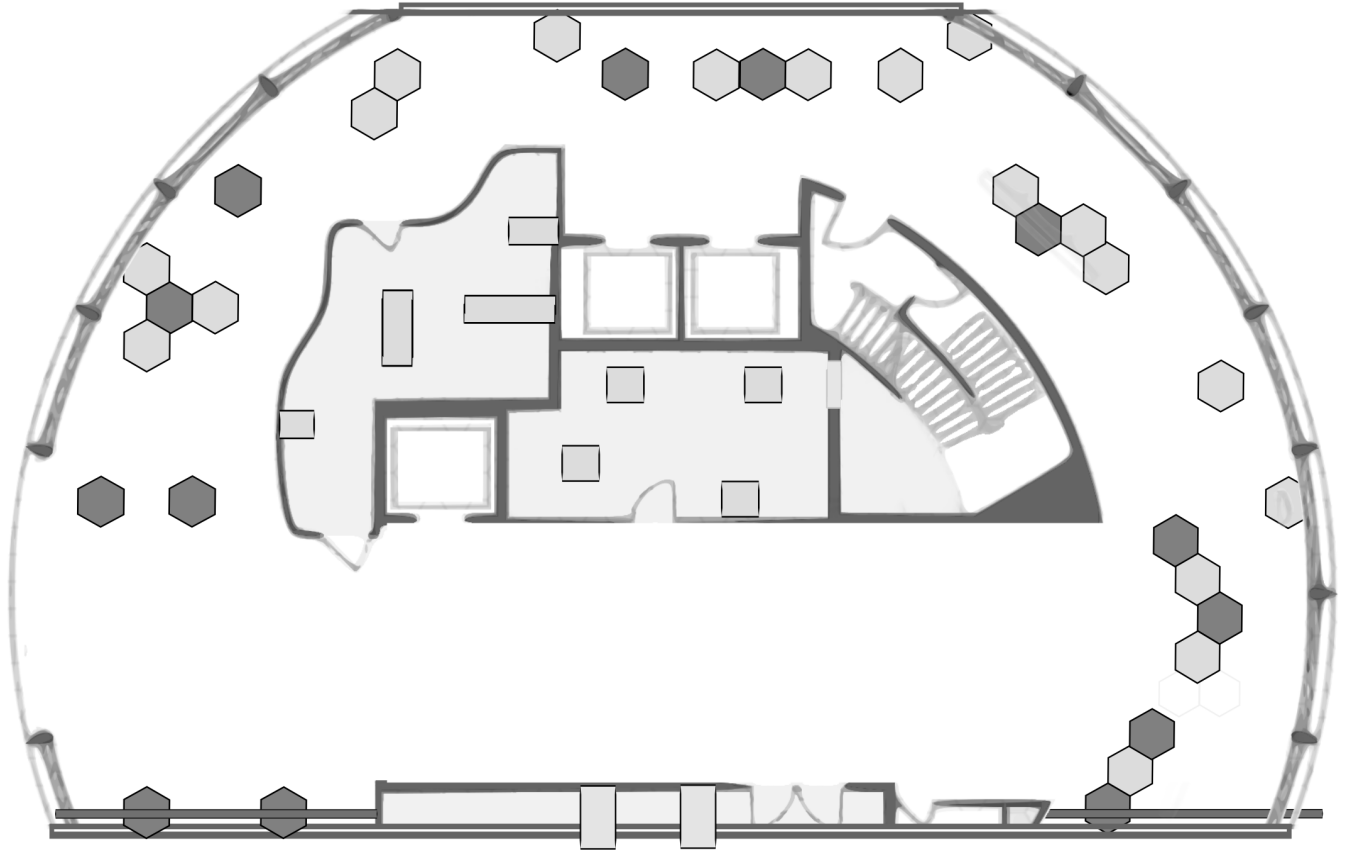

Sky Station Map

JPG file with hex grid:

JPG file without grid:

[SVG file:](#)

[Sky station PDF for printing](#)

From:
<https://wiki.slrpnk.net/> - **SLRPNK**

Permanent link:
https://wiki.slrpnk.net/fullyautomatedrpg:sky_station?rev=1714958493