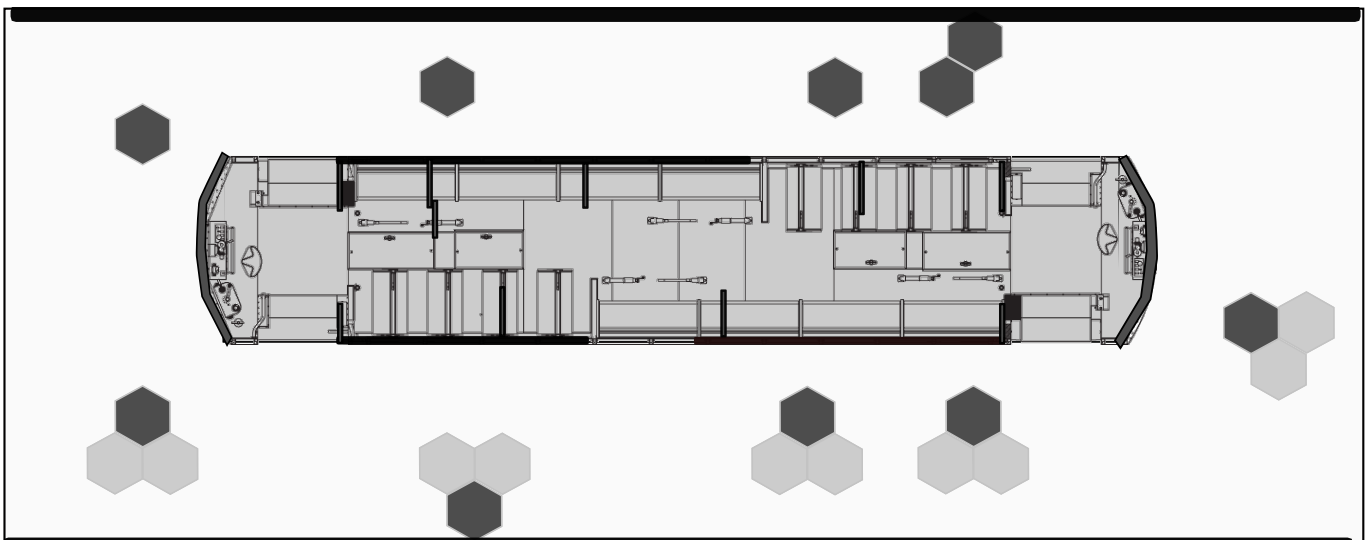

JPG file with hex grid:

JPG file without grid:

SVG file:

[Trolley Factory PDF for printing](#)

From:

<https://wiki.slrpnk.net/> - **SLRPNK**

Permanent link:

[https://wiki.slrpnk.net/fullyautomatedrpg:trolley\\_factory?rev=1714947239](https://wiki.slrpnk.net/fullyautomatedrpg:trolley_factory?rev=1714947239)