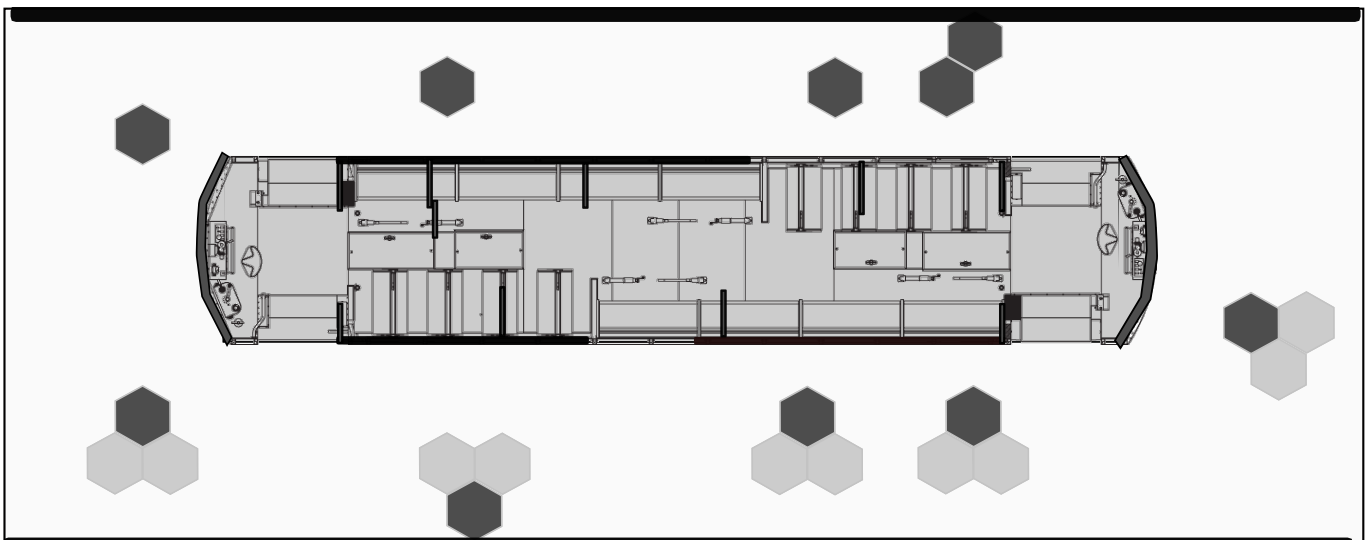

JPG file with hex grid:

JPG file without grid:

SVG file:

[Trolley Factory PDF for printing](#)

From:
<https://wiki.slrpnk.net/> - **SLRPNK**

Permanent link:
https://wiki.slrpnk.net/fullyautomatedrpg:trolley_factory?rev=1714947239