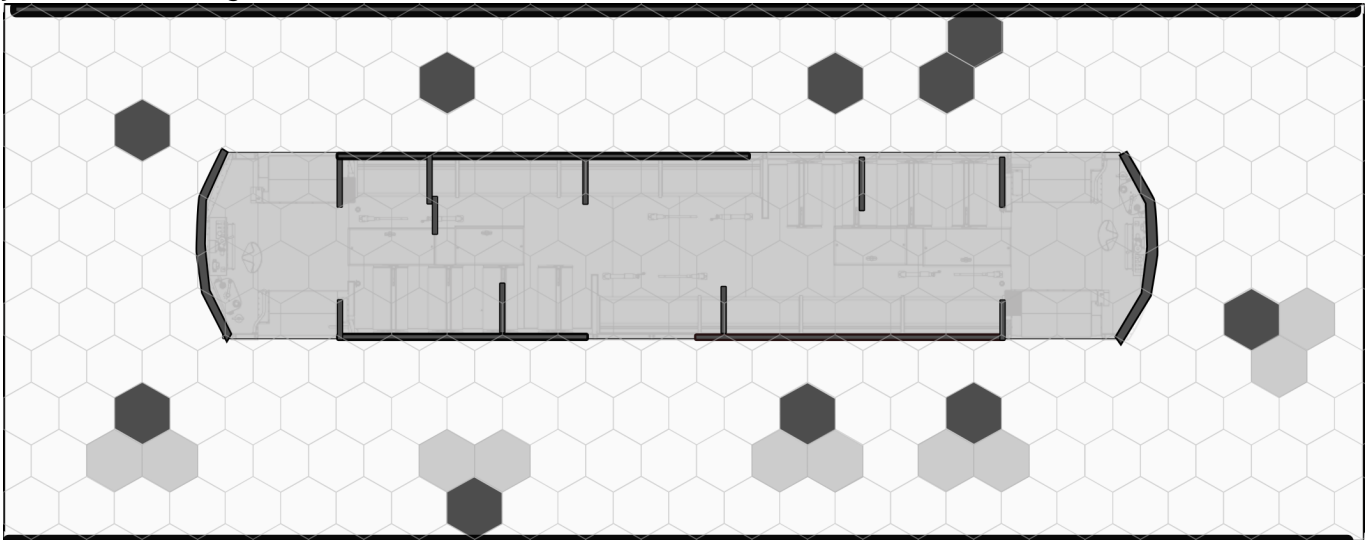

JPG file with hex grid:

JPG file without grid:

SVG file:

[Trolley Factory PDF for printing](#)

From:

<https://wiki.slrpnk.net/> - **SLRPNK**

Permanent link:

[https://wiki.slrpnk.net/fullyautomatedrpg:trolley\\_factory?rev=1714947239](https://wiki.slrpnk.net/fullyautomatedrpg:trolley_factory?rev=1714947239)