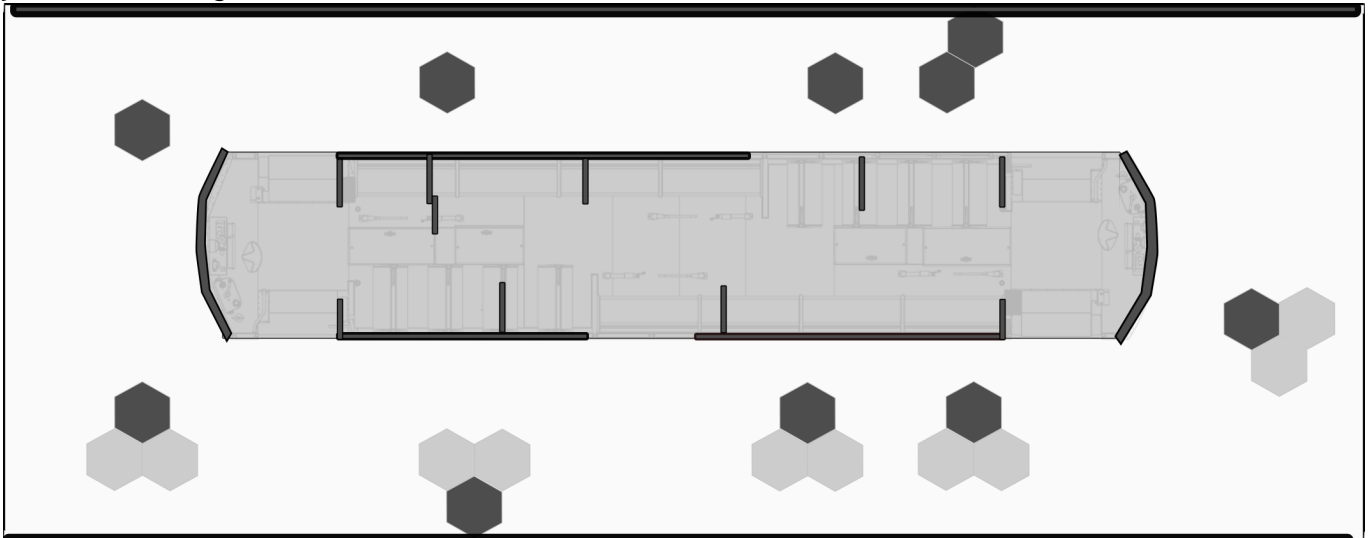

JPG file with hex grid:

JPG file without grid:

SVG file:

[Trolley Factory PDF for printing](#)

From:
<https://wiki.slrpnk.net/> - **SLRPNK**

Permanent link:
https://wiki.slrpnk.net/fullyautomatedrpg:trolley_factory?rev=1714947239